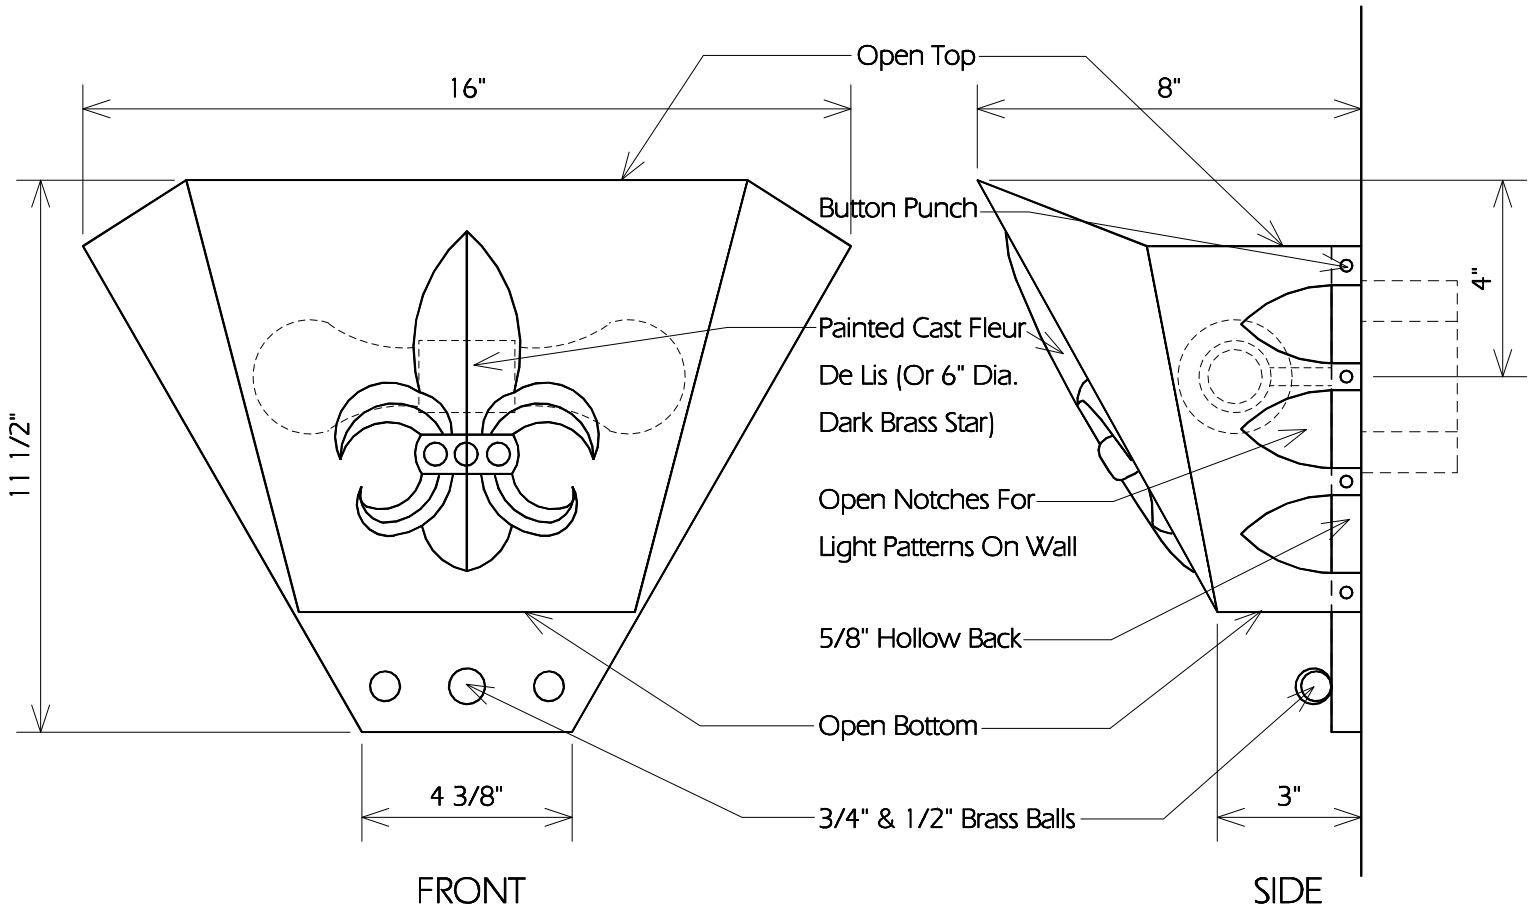

TOP

TWO HILLS STUDIO®

Fine Lighting & Decorative Metal Work www.twohillsstudio.com

2706 SOUTH LAMAR BOULEVARD AUSTIN, TEXAS 78704 512-707-7571 FAX 512-707-7524

WALL SCONCE VLS7

Fixture Is Appropriate For:

- Wet Locations As Shown
- Wet Locations With Glass Or Solid Top Added
- Damp Locations As Shown
- Dry Locations As Shown
- U.L. Approved