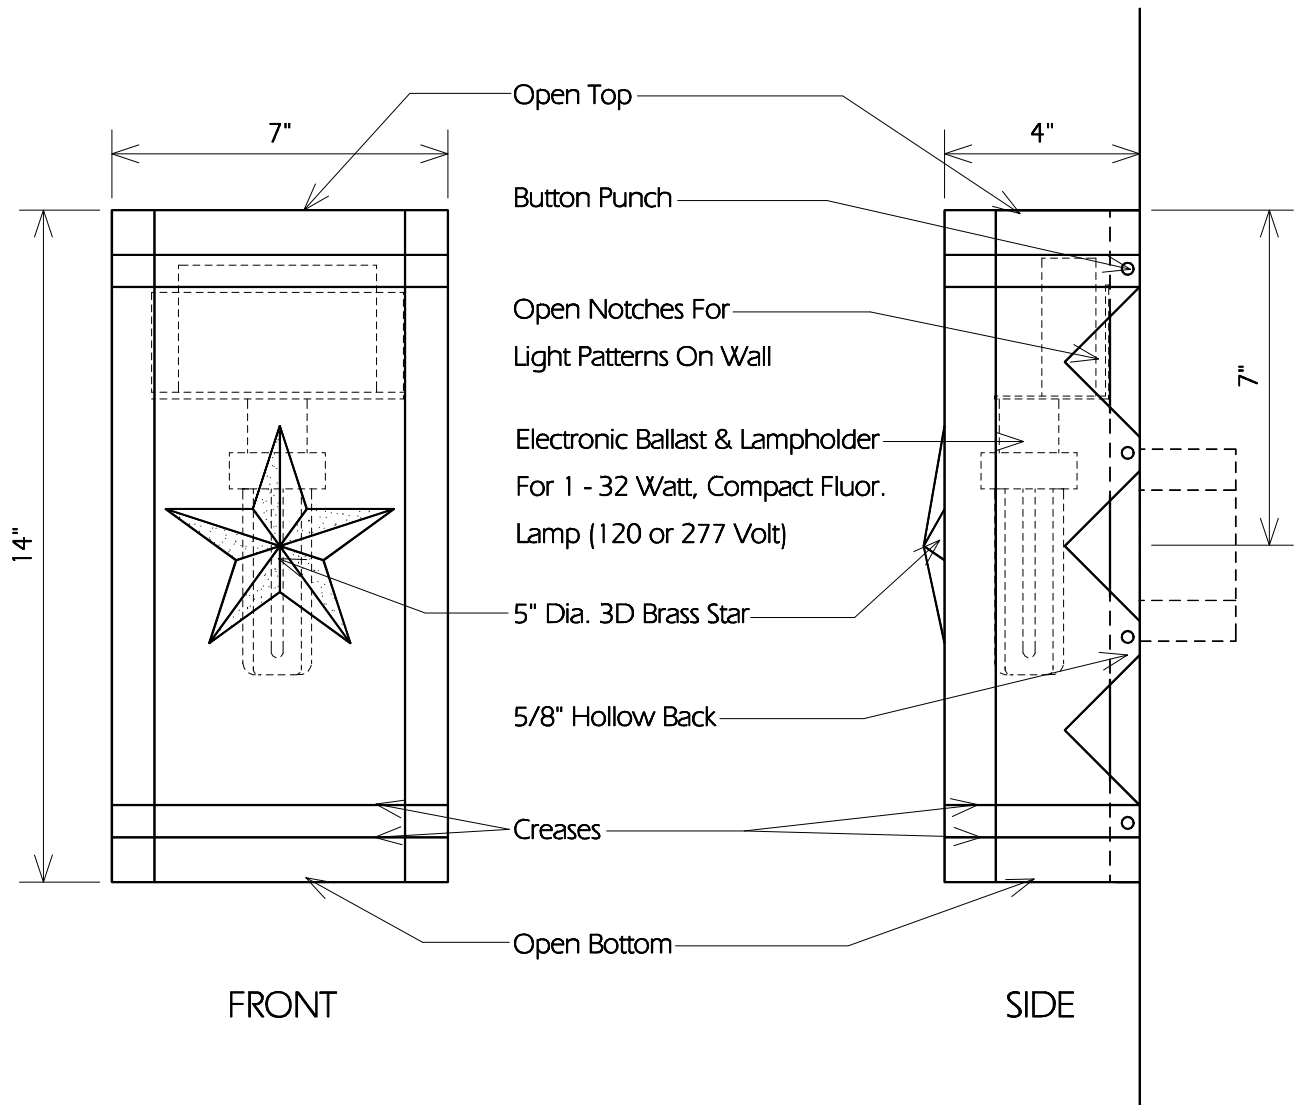

TOP

TWO HILLS STUDIO®

Fine Lighting & Decorative Metal Work www.twohillsstudio.com

2706 SOUTH LAMAR BOULEVARD AUSTIN, TEXAS 78704 512-707-7571 FAX 512-707-7524

WALL SCONCE VLS3

Fixture Is Appropriate For:

- Wet Locations As Shown
- Wet Locations With Glass Or Solid Top Added
- Damp Locations As Shown
- Dry Locations As Shown
- U.L. Approved