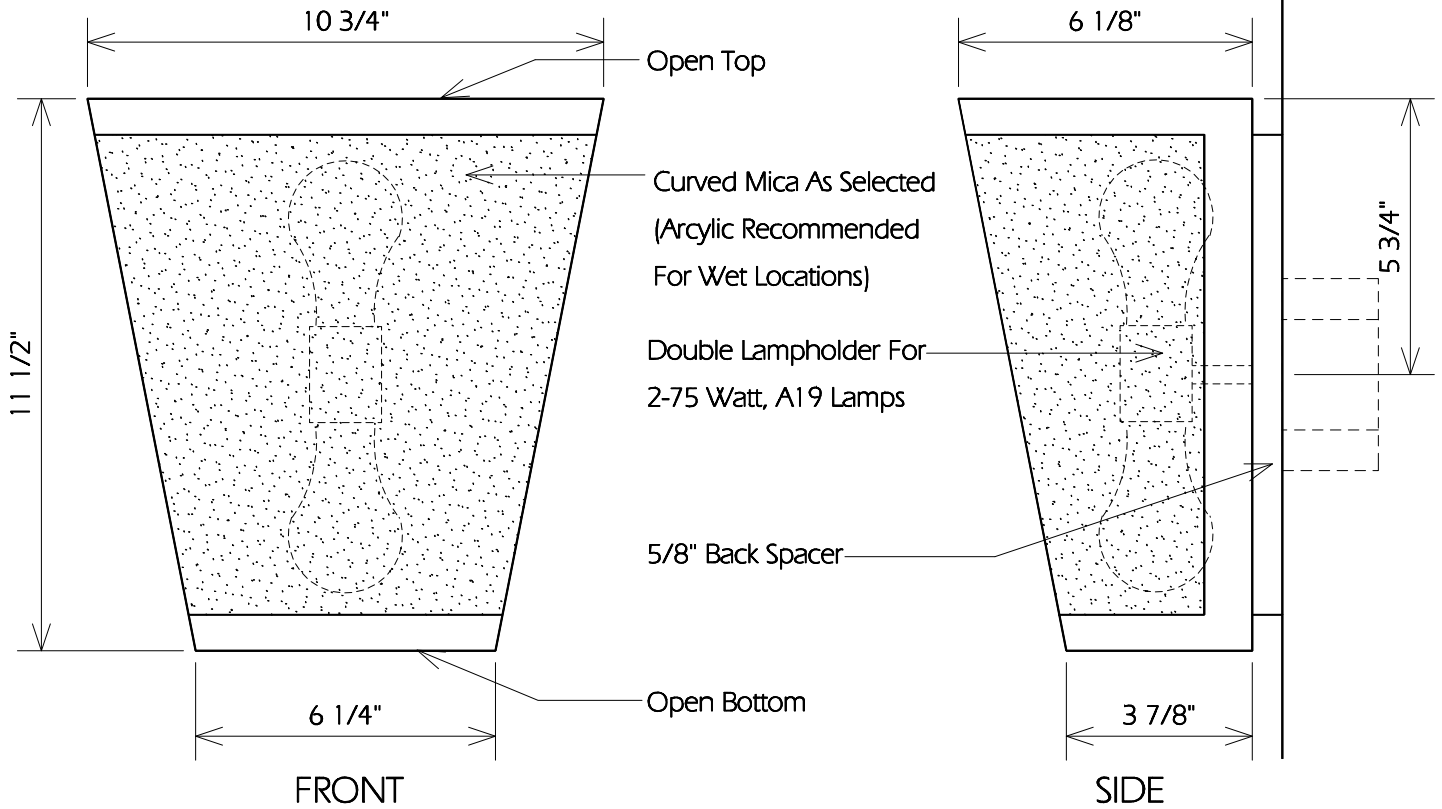

TOP

TWO HILLS STUDIO®

Fine Lighting & Decorative Metal Work www.twohillsstudio.com

2706 SOUTH LAMAR BOULEVARD AUSTIN, TEXAS 78704 512-707-7571 FAX 512-707-7524

WALL SCONCE CWS49

Fixture Is Appropriate For:

- Wet Locations As Shown
- Wet Locations With Glass Or Solid Top Added
- Damp Locations As Shown
- Dry Locations As Shown
- U.L. Approved