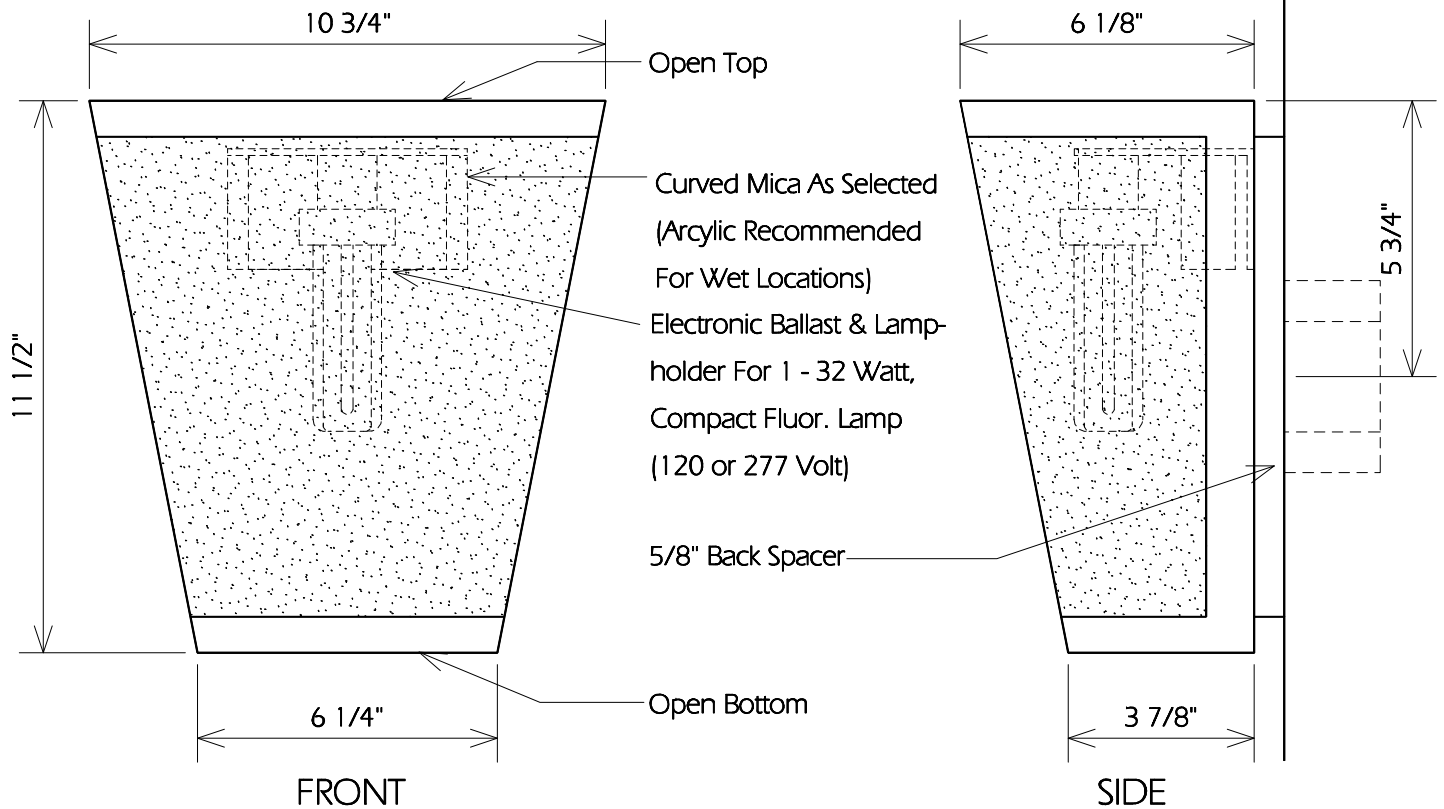

TOP

TWO HILLS STUDIO®

Fine Lighting & Decorative Metal Work www.twohillsstudio.com

2706 SOUTH LAMAR BOULEVARD AUSTIN, TEXAS 78704 512-707-7571 FAX 512-707-7524

WALL SCONCE CWS49

Fixture Is Appropriate For:

- Wet Locations As Shown
- Wet Locations With Glass Or Solid Top Added
- Damp Locations As Shown
- Dry Locations As Shown
- U.L. Approved