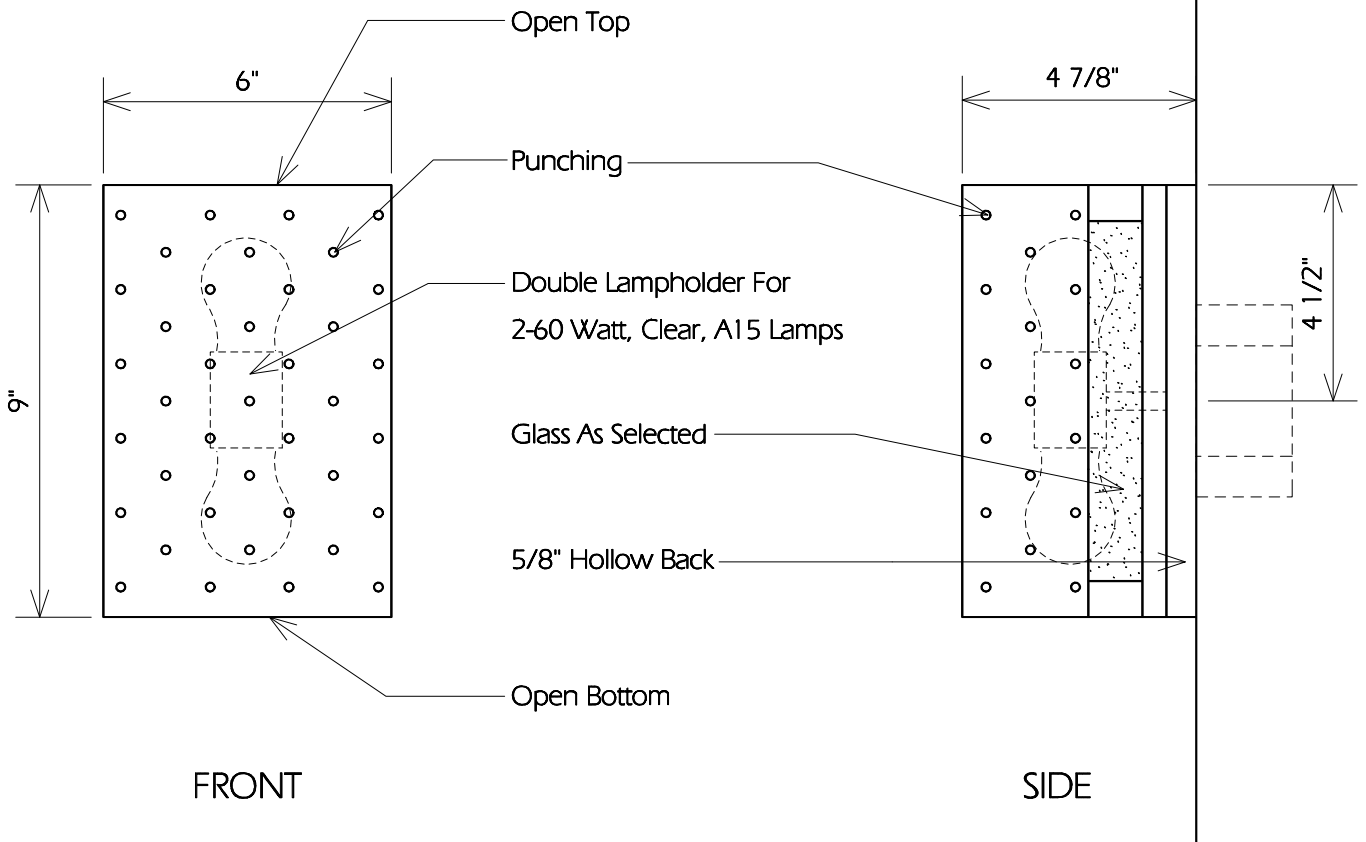

TOP

FRONT

SIDE

TWO HILLS STUDIO®

Fine Lighting & Decorative Metal Work www.twohillsstudio.com

2706 SOUTH LAMAR BOULEVARD AUSTIN, TEXAS 78704 512-707-7571 FAX 512-707-7524

WALL SCONCE CWS45S

Fixture Is Appropriate For:

- Wet Locations As Shown
- Wet Locations With Glass Or Solid Top Added
- Damp Locations As Shown
- Dry Locations As Shown
- U.L. Approved