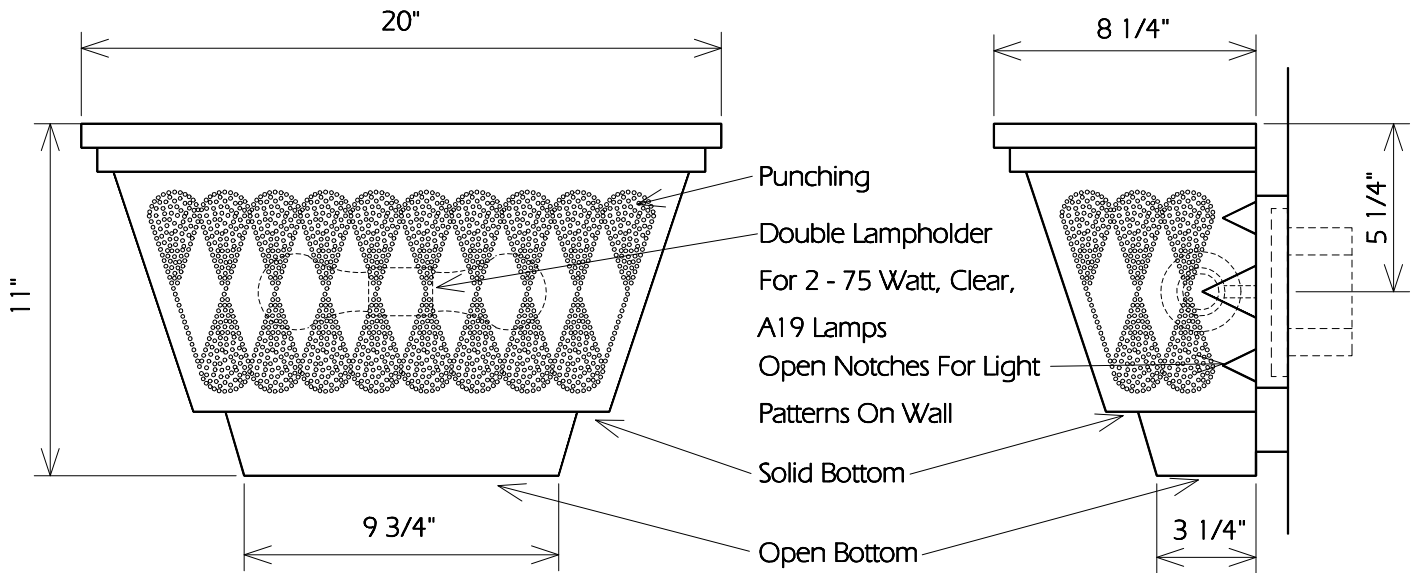

FRONT

SIDE

TWO HILLS STUDIO®

Fine Lighting & Decorative Metal Work www.twohillsstudio.com

2706 SOUTH LAMAR BOULEVARD AUSTIN, TEXAS 78704 512-707-7571 FAX 512-707-7524

WALL SCONCE CWS21

Fixture Is Appropriate For:

- ☐ Wet Locations As Shown
- ☐ Wet Locations With Glass Or Solid Top Added
- ☒ Damp Locations As Shown
- ☒ Dry Locations As Shown
- ☒ U.L. Approved