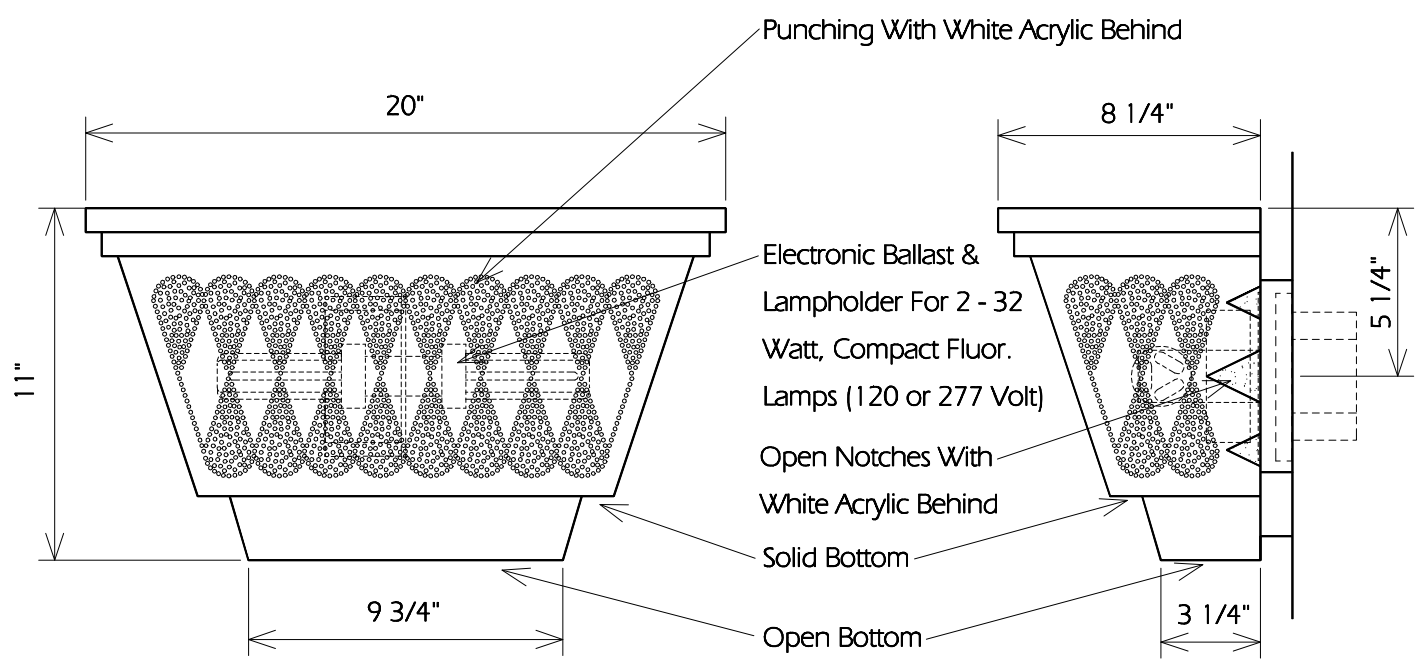

TOP

FRONT

SIDE

TWO HILLS STUDIO®
Fine Lighting & Decorative Metal Work www.twohillsstudio.com
2706 SOUTH LAMAR BOULEVARD AUSTIN, TEXAS 78704 512-707-7571 FAX 512-707-7524

WALL SCONCE CWS21

1. Fixture Is Appropriate For:
2. _____ Wet Locations As Shown
   - _____ Wet Locations With Glass Or Solid Top Added
   - Damp Locations As Shown
   - Dry Locations As Shown
   - U.L. Approved