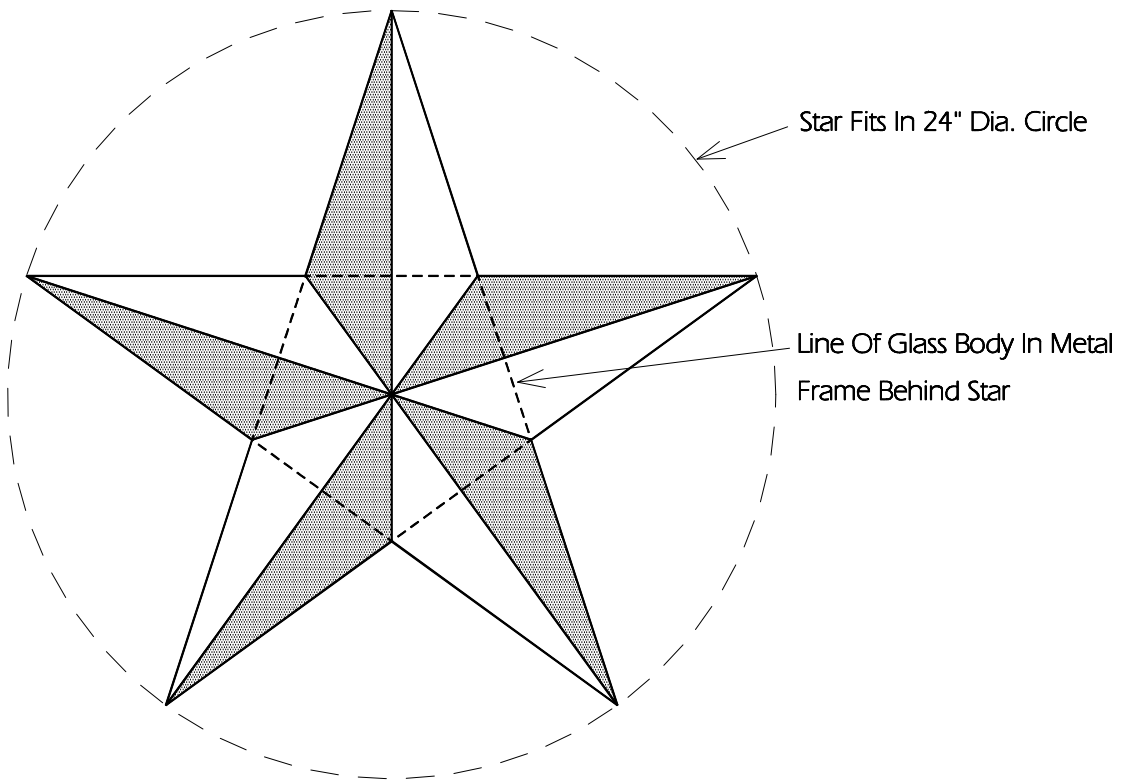

FRONT

TWO HILLS STUDIO®

Fine Lighting & Decorative Metal Work www.twohillsstudio.com

2706 SOUTH LAMAR BOULEVARD AUSTIN, TEXAS 78704 512-707-7571 FAX 512-707-7524

WALL SCONCE C4

Fixture Is Appropriate For:

- ☒ Wet Locations As Shown
- ☐ Wet Locations With Glass Or Solid Top Added
- ☒ Damp Locations As Shown
- ☒ Dry Locations As Shown
- ☒ U.L. Approved