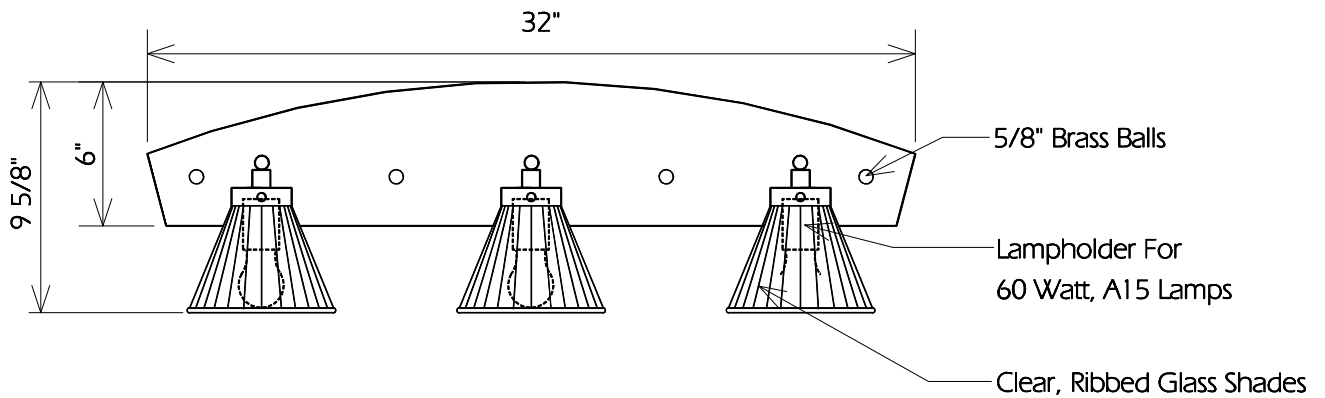

SIDE

FRONT

TWO HILLS STUDIO®

Fine Lighting & Decorative Metal Work www.twohillsstudio.com

2706 SOUTH LAMAR BOULEVARD AUSTIN, TEXAS 78704 512-707-7571 FAX 512-707-7524

WALL SCONCE B14

Fixture Is Appropriate For:

- Wet Locations As Shown
- Wet Locations With Glass Or Solid Top Added
- Damp Locations As Shown
- Dry Locations As Shown
- U.L. Approved