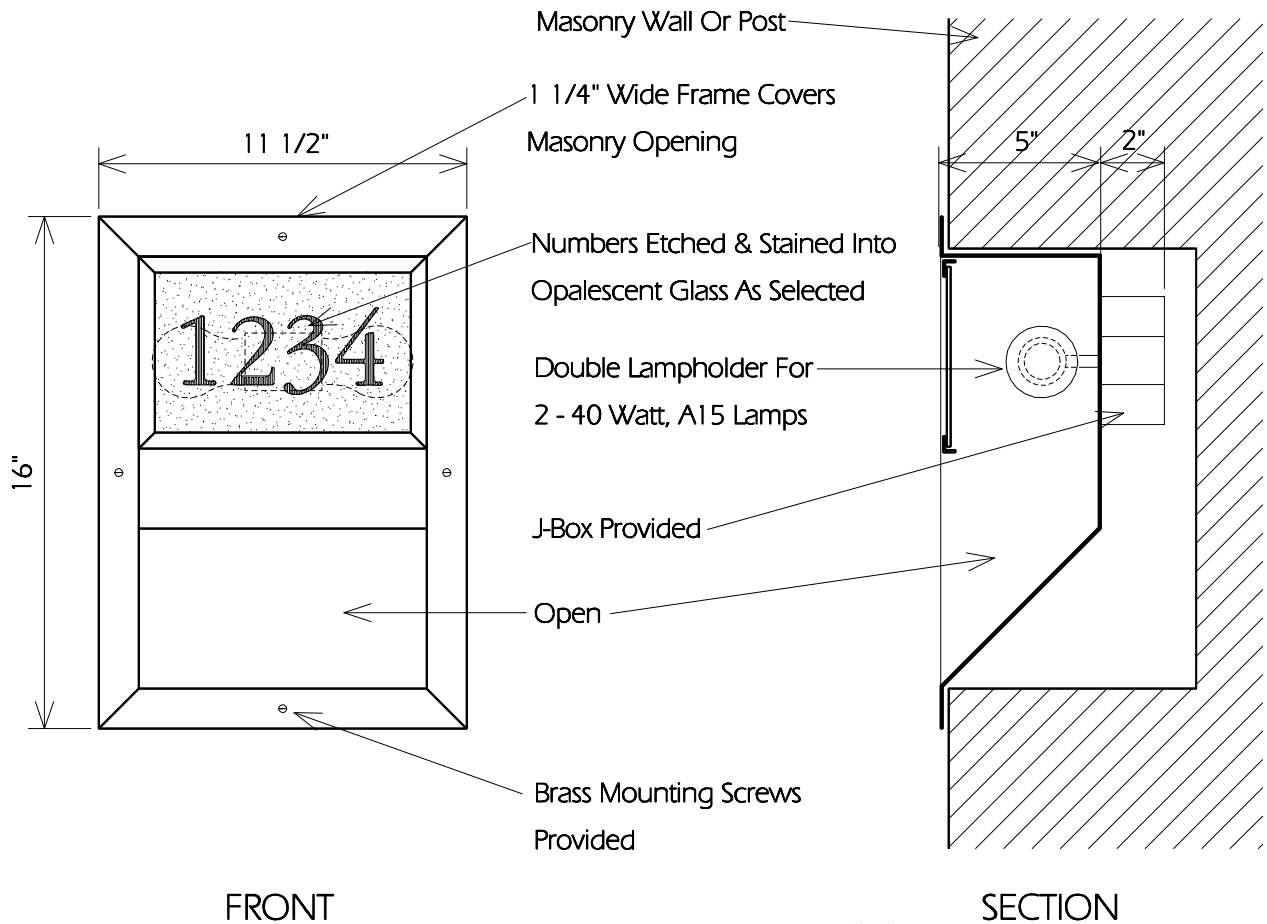

Provide Masonry Opening Of
 9 1/4" Wide x 13 3/4" Tall x 8" Deep

This Fixture Is Only For Installation
 Into A Masonry Wall Or Post

TWO HILLS STUDIO®

Fine Lighting & Decorative Metal Work www.twohillsstudio.com

2706 SOUTH LAMAR BOULEVARD AUSTIN, TEXAS 78704 512-707-7571 FAX 512-707-7524

RECESSED ADDRESS LIGHT RAL1

Fixture Is Appropriate For:

- Wet Locations As Shown
- ▬ Wet Locations With Glass Or Solid Top Added
- Damp Locations As Shown
- Dry Locations As Shown
- ▬ U.L. Approved