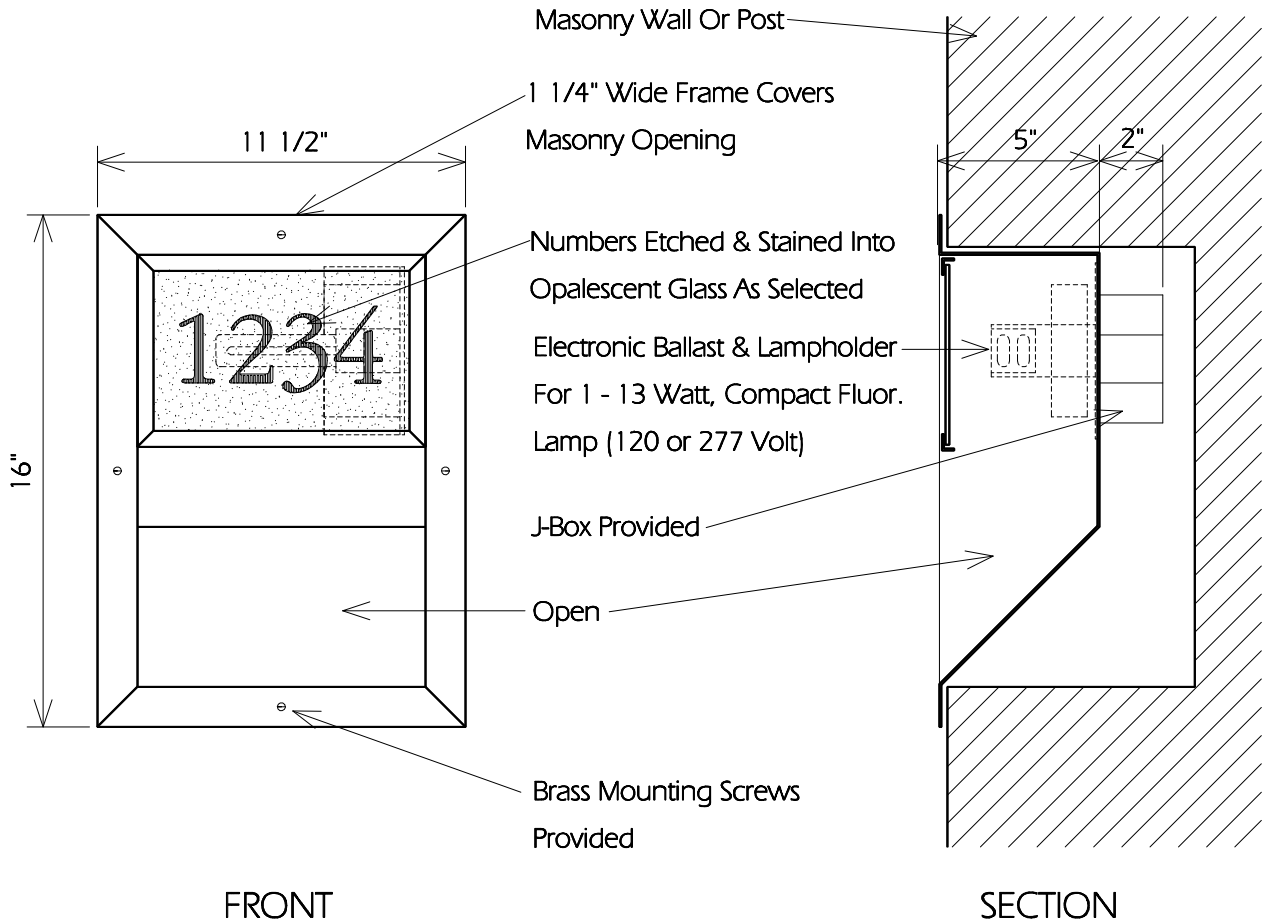

Provide Masonry Opening Of
 9 1/4" Wide x 13 3/4" Tall x 8" Deep

This Fixture Is Only For Installation
 Into A Masonry Wall Or Post

TWO HILLS STUDIO®
 Fine Lighting & Decorative Metal Work www.twohillsstudio.com
 2706 SOUTH LAMAR BOULEVARD AUSTIN, TEXAS 78704 512-707-7571 FAX 512-707-7524

RECESSED ADDRESS LIGHT RAL1

Fixture Is Appropriate For:

- Wet Locations As Shown
- Wet Locations With Glass Or Solid Top Added
- Damp Locations As Shown
- Dry Locations As Shown
- U.L. Approved