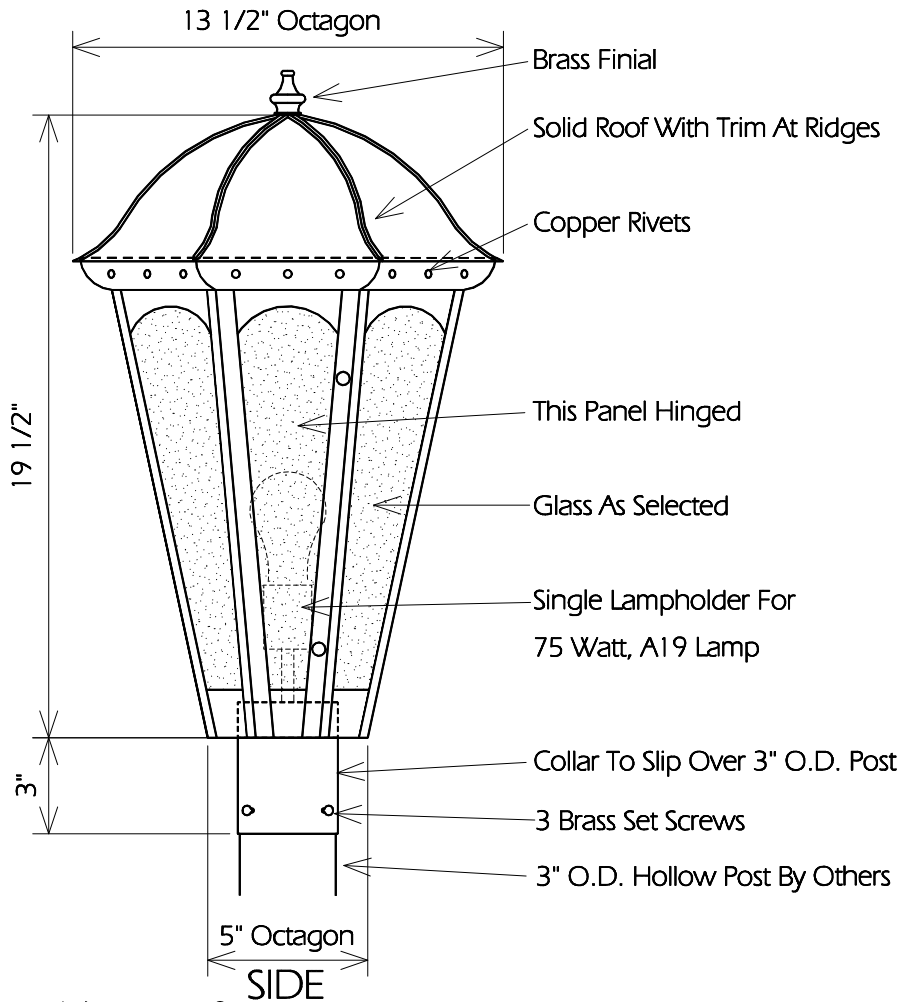

TOP

TWO HILLS STUDIO®

Fine Lighting & Decorative Metal Work www.twohillsstudio.com

2706 SOUTH LAMAR BOULEVARD AUSTIN, TEXAS 78704 512-707-7571 FAX 512-707-7524

POST LANTERN CPL23

Fixture Is Appropriate For:

- ☐ Wet Locations As Shown
- ☐ Wet Locations With Glass Or Solid Top Added
- ☐ Damp Locations As Shown
- ☐ Dry Locations As Shown
- ☐ U.L. Approved