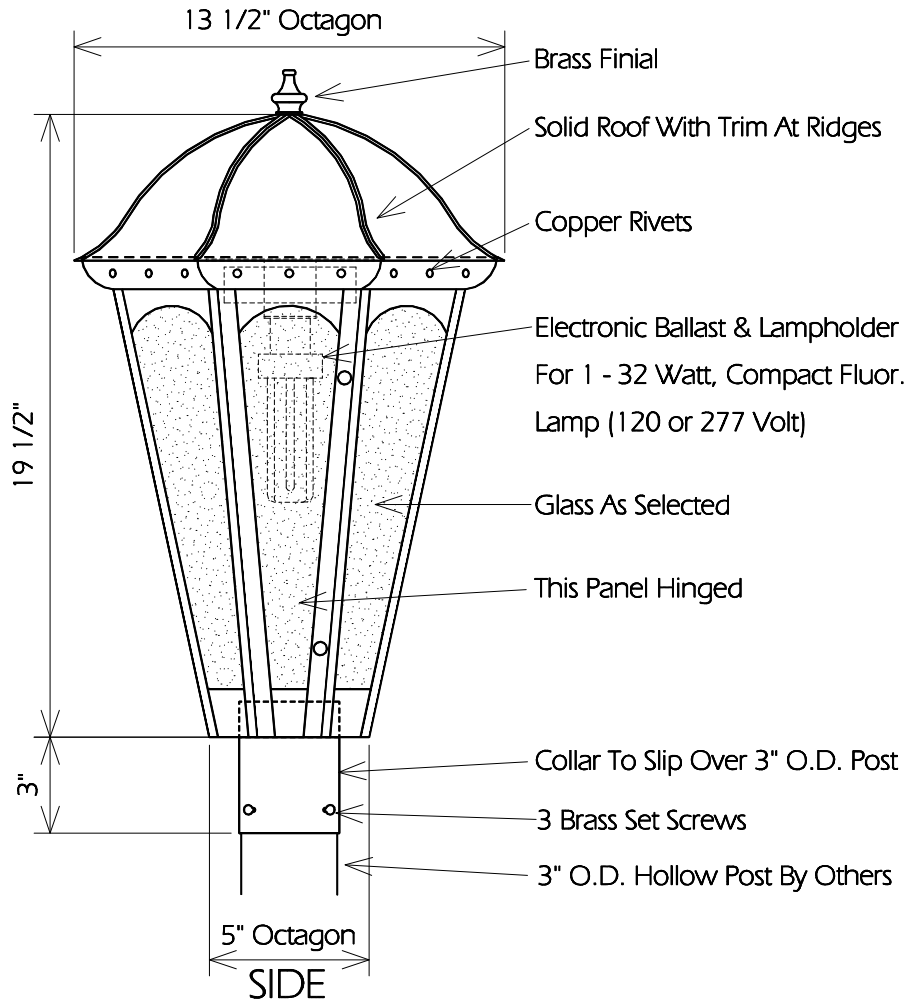

TOP

TWO HILLS STUDIO®

Fine Lighting & Decorative Metal Work www.twohillsstudio.com

2706 SOUTH LAMAR BOULEVARD AUSTIN, TEXAS 78704 512-707-7571 FAX 512-707-7524

POST LANTERN CPL23

Fixture Is Appropriate For:

- ☒ Wet Locations As Shown
- ☐ Wet Locations With Glass Or Solid Top Added
- ☒ Damp Locations As Shown
- ☒ Dry Locations As Shown
- ☒ U.L. Approved