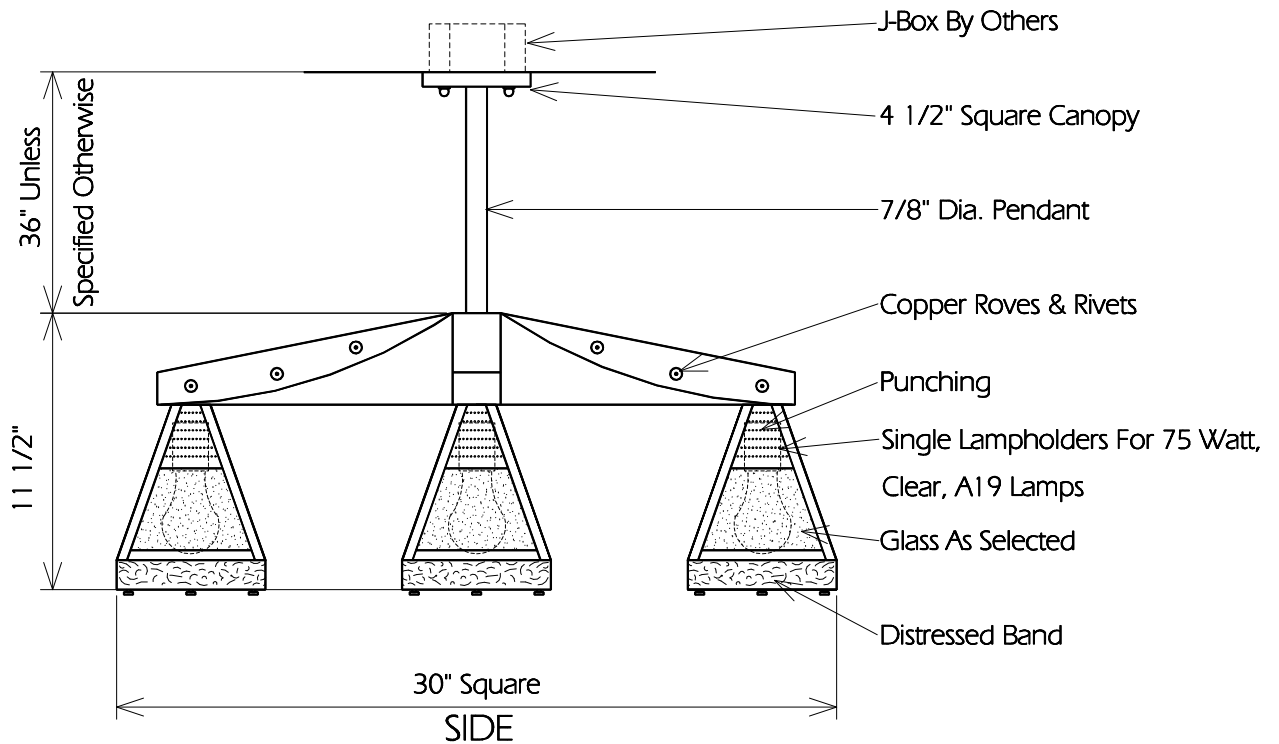

BOTTOM

TWO HILLS STUDIO®

Fine Lighting & Decorative Metal Work www.twohillsstudio.com

2706 SOUTH LAMAR BOULEVARD AUSTIN, TEXAS 78704 512-707-7571 FAX 512-707-7524

HANGING LANTERN CHL6

Fixture Is Appropriate For:

- Wet Locations As Shown
- Wet Locations With Glass Or Solid Top Added
- Damp Locations As Shown
- Dry Locations As Shown
- U.L. Approved