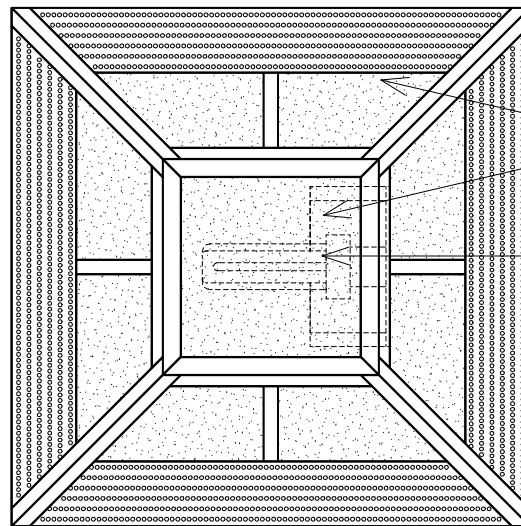

SIDE

BOTTOM

TWO HILLS STUDIO®

Fine Lighting & Decorative Metal Work www.twohillsstudio.com

2706 SOUTH LAMAR BOULEVARD AUSTIN, TEXAS 78704 512-707-7571 FAX 512-707-7524

HANGING LANTERN CHL49

Fixture Is Appropriate For:

- ___ Wet Locations As Shown
- ___ Wet Locations With Glass Or Solid Top Added
- Damp Locations As Shown
- Dry Locations As Shown
- U.L. Approved