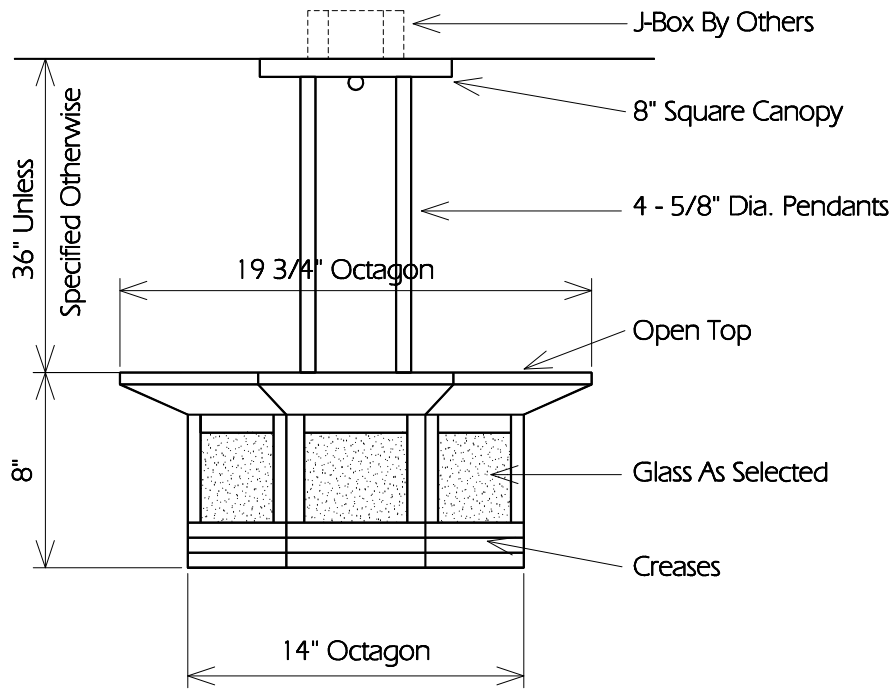

BOTTOM

SIDE

TWO HILLS STUDIO®

Fine Lighting & Decorative Metal Work www.twohillsstudio.com

2706 SOUTH LAMAR BOULEVARD AUSTIN, TEXAS 78704 512-707-7571 FAX 512-707-7524

HANGING LANTERN CHL43

Fixture Is Appropriate For:

- Wet Locations As Shown
- Wet Locations With Glass Or Solid Top Added
- Damp Locations As Shown
- Dry Locations As Shown
- U.L. Approved