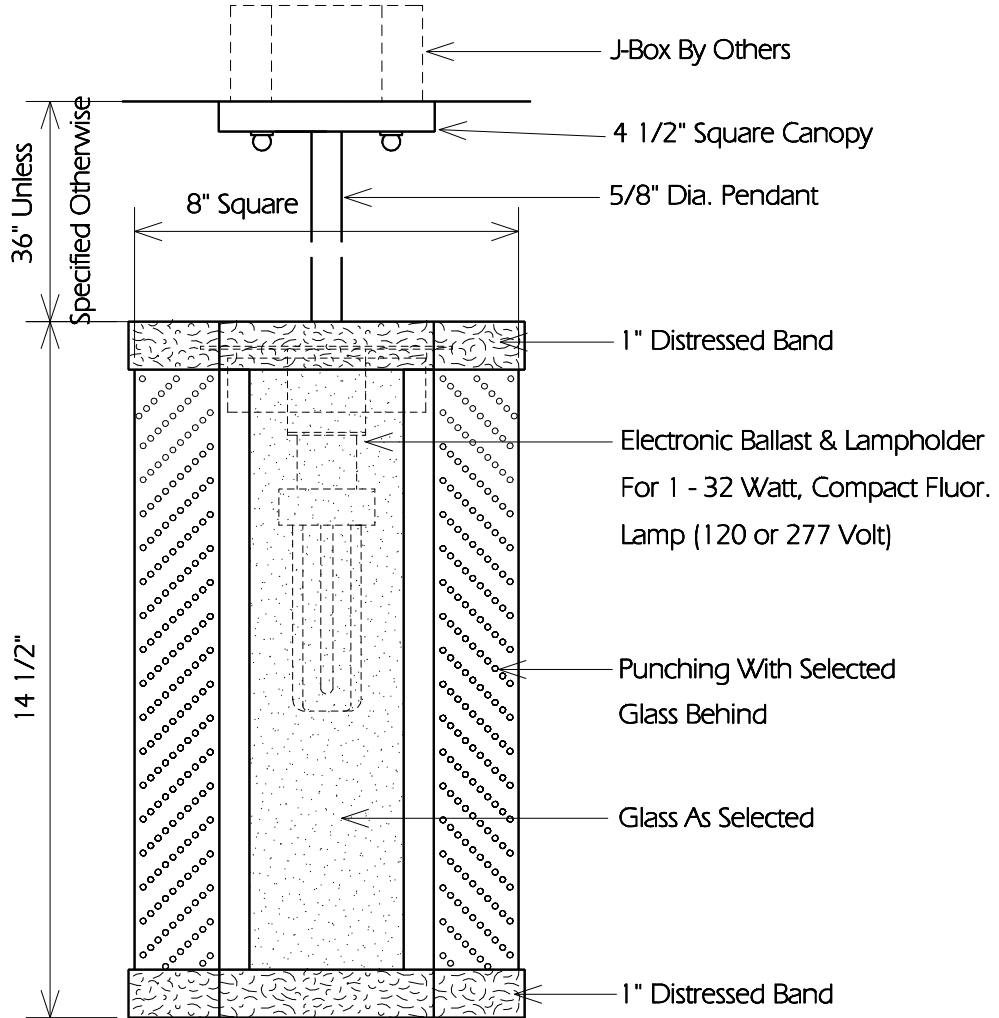

TOP

Open Top

J-Box By Others

4 1/2" Square Canopy

1" Distressed Band

Electronic Ballast & Lampholder For 1 - 32 Watt, Compact Fluor. Lamp (120 or 277 Volt)

Punching With Selected Glass Behind

Glass As Selected

Fixture Is Appropriate For:

- Wet Locations As Shown
- Wet Locations With Glass Or Solid Top Added
- Damp Locations As Shown
- Dry Locations As Shown
- U.L. Approved