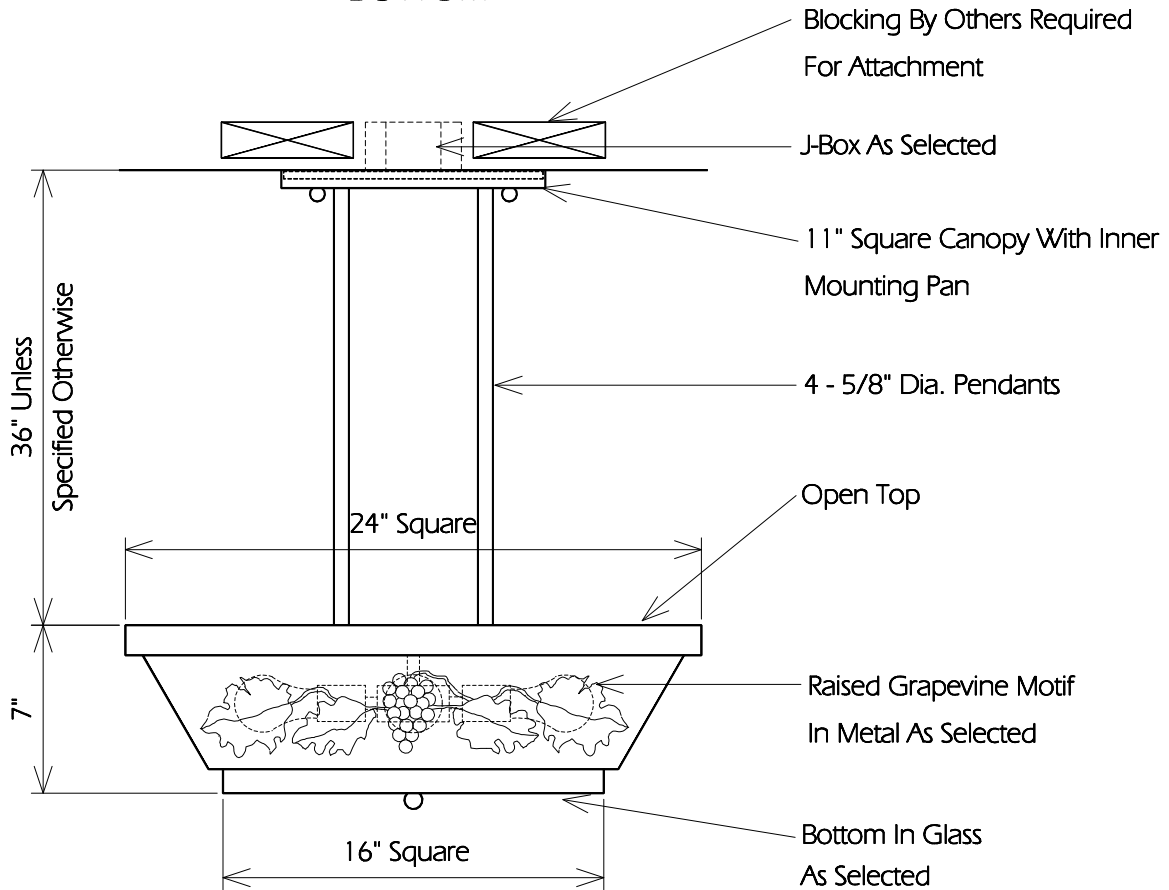

BOTTOM

SIDE

TWO HILLS STUDIO®

Fine Lighting & Decorative Metal Work www.twohillsstudio.com

2706 SOUTH LAMAR BOULEVARD AUSTIN, TEXAS 78704 512-707-7571 FAX 512-707-7524

HANGING LANTERN CHL28

Fixture Is Appropriate For:

- Wet Locations As Shown
- Wet Locations With Glass Or Solid Top Added
- Damp Locations As Shown
- Dry Locations As Shown
- U.L. Approved