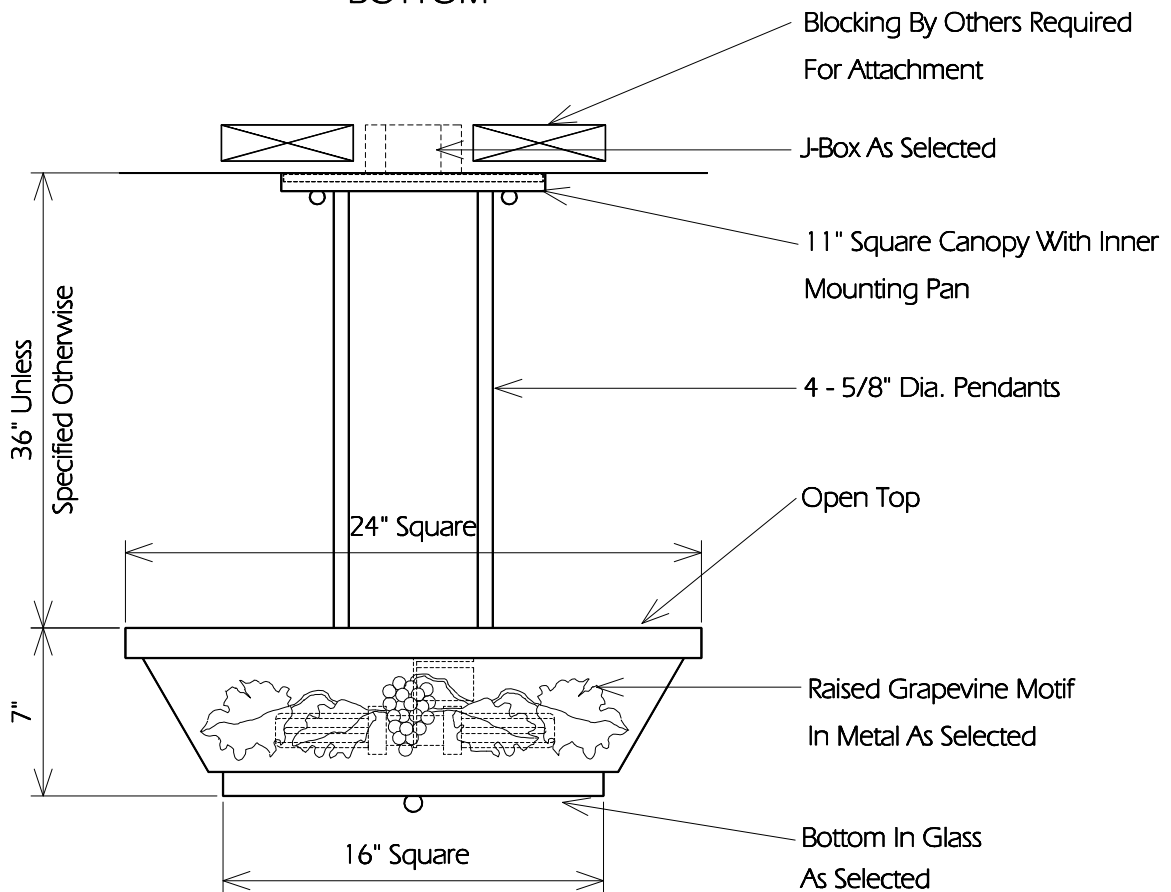

BOTTOM

SIDE

**TWO HILLS STUDIO®**

Fine Lighting & Decorative Metal Work [www.twohillsstudio.com](http://www.twohillsstudio.com)

2706 SOUTH LAMAR BOULEVARD AUSTIN, TEXAS 78704 512-707-7571 FAX 512-707-7524

## HANGING LANTERN CHL28

Fixture Is Appropriate For:

- Wet Locations As Shown
- Wet Locations With Glass Or Solid Top Added
- Damp Locations As Shown
- Dry Locations As Shown
- U.L. Approved