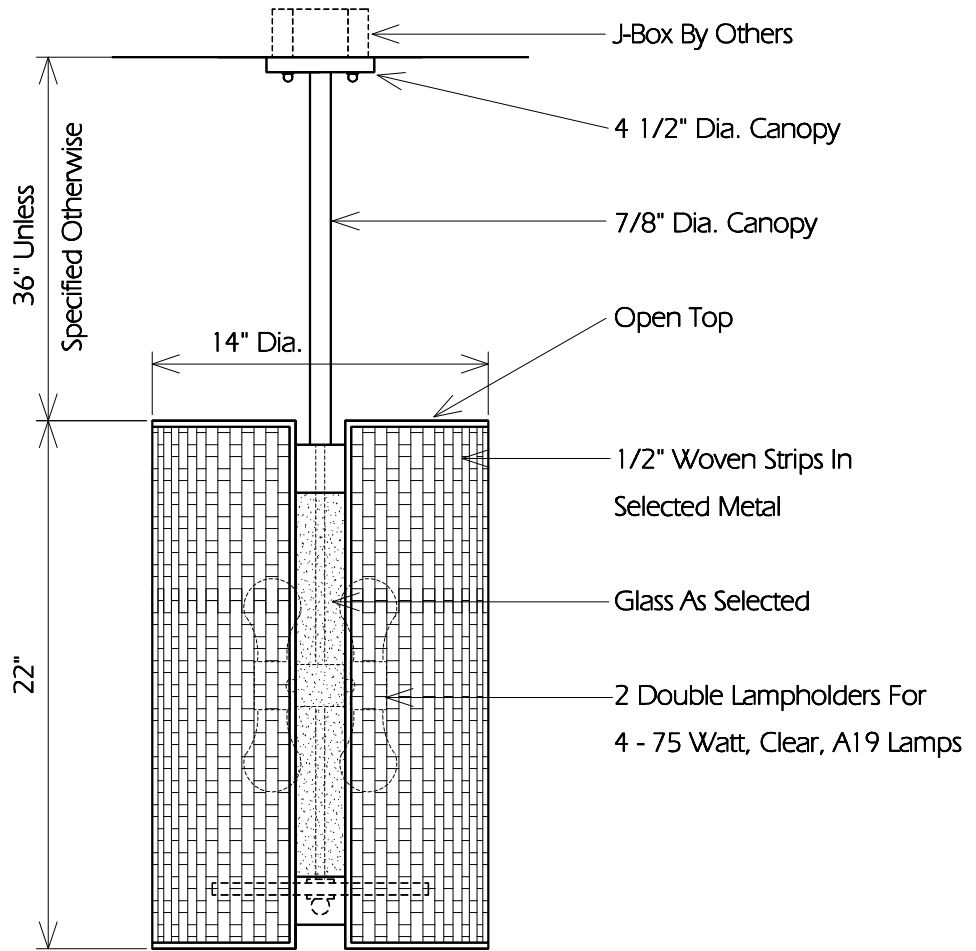

BOTTOM

SIDE

TWO HILLS STUDIO®

Fine Lighting & Decorative Metal Work www.twohillsstudio.com

2706 SOUTH LAMAR BOULEVARD AUSTIN, TEXAS 78704 512-707-7571 FAX 512-707-7524

HANGING LANTERN CHL27

Fixture Is Appropriate For:

- Wet Locations As Shown
- Wet Locations With Glass Or Solid Top Added
- Damp Locations As Shown
- Dry Locations As Shown
- U.L. Approved