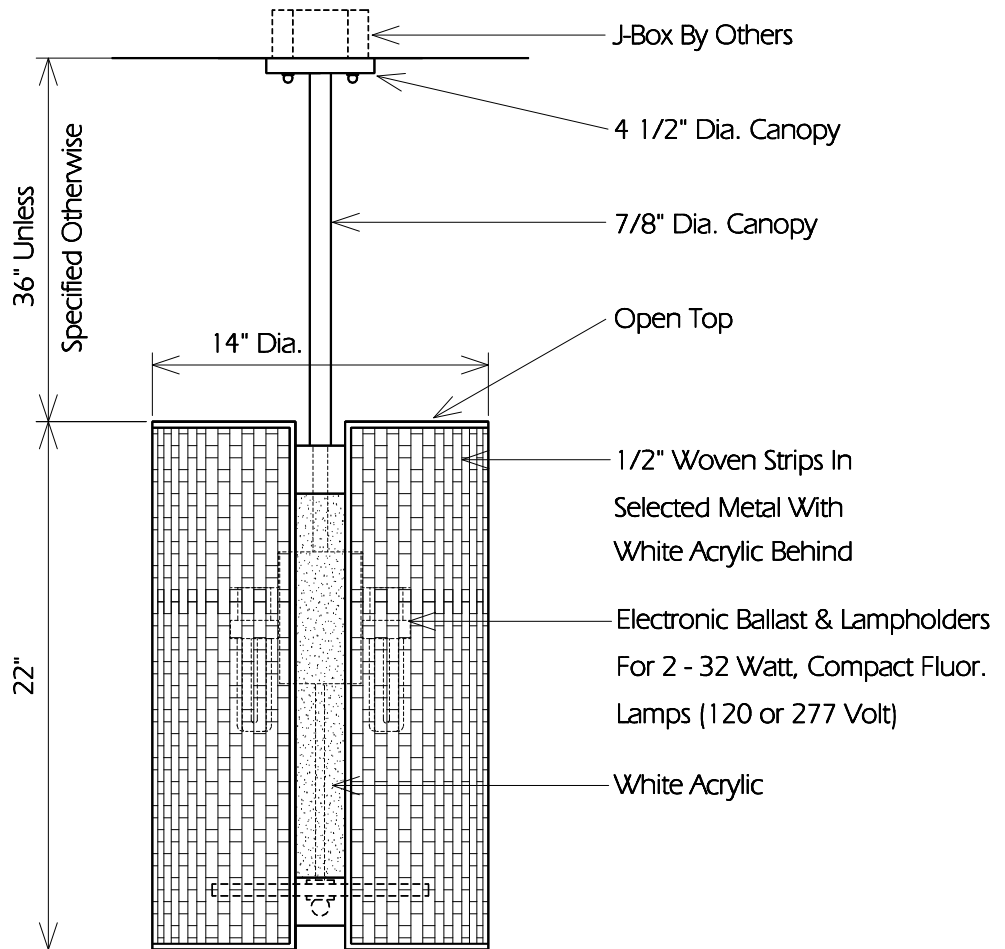

BOTTOM

SIDE

TWO HILLS STUDIO®

Fine Lighting & Decorative Metal Work www.twohillsstudio.com

2706 SOUTH LAMAR BOULEVARD AUSTIN, TEXAS 78704 512-707-7571 FAX 512-707-7524

HANGING LANTERN CHL27

Fixture Is Appropriate For:

- Wet Locations As Shown
- Wet Locations With Glass Or Solid Top Added
- Damp Locations As Shown
- Dry Locations As Shown
- U.L. Approved