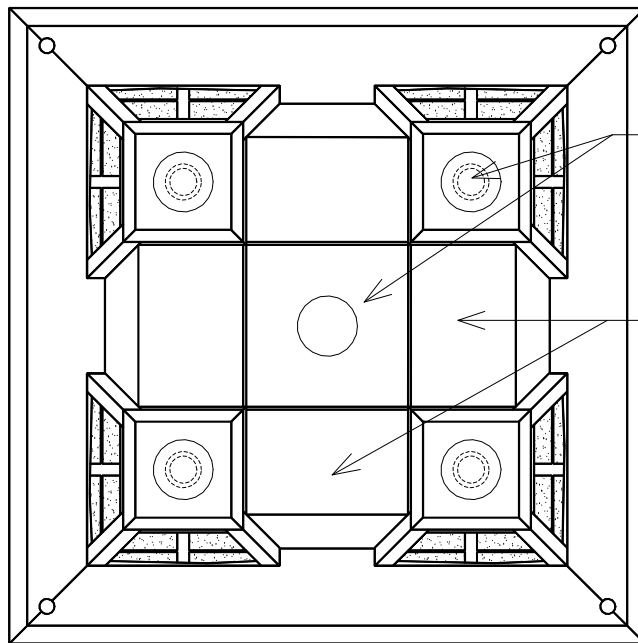

TYPICAL SIDE

BOTTOM

**TWO HILLS STUDIO®**

Fine Lighting & Decorative Metal Work [www.twohillsstudio.com](http://www.twohillsstudio.com)

2706 SOUTH LAMAR BOULEVARD AUSTIN, TEXAS 78704 512-707-7571 FAX 512-707-7524

**HANGING LANTERN CHL19**

Fixture Is Appropriate For:

- Wet Locations As Shown
- Wet Locations With Glass Or Solid Top Added
- Damp Locations As Shown
- Dry Locations As Shown
- U.L. Approved