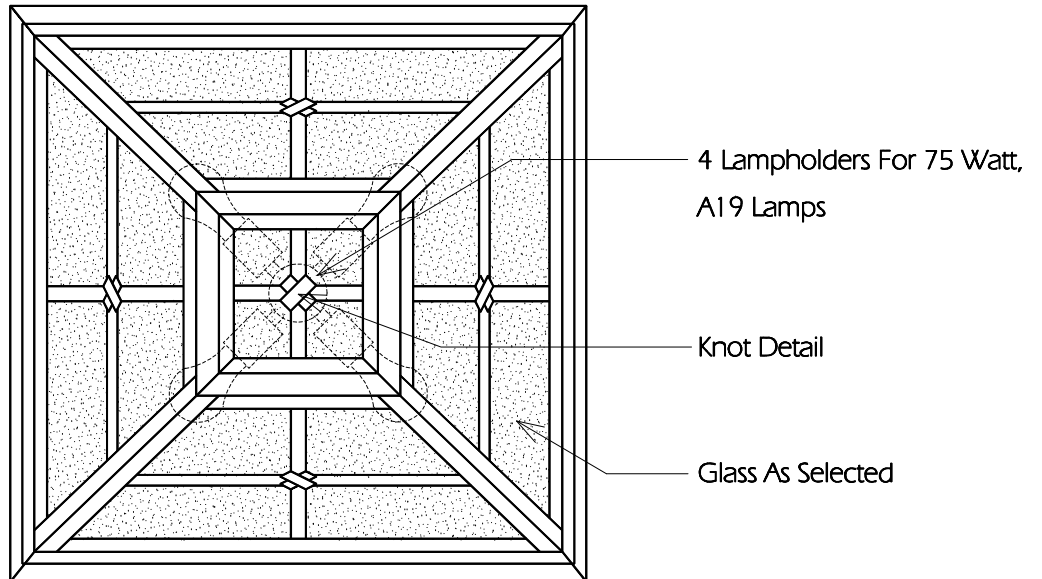

TYPICAL SIDE

BOTTOM

TWO HILLS STUDIO®

Fine Lighting & Decorative Metal Work www.twohillsstudio.com

2706 SOUTH LAMAR BOULEVARD AUSTIN, TEXAS 78704 512-707-7571 FAX 512-707-7524

HANGING LANTERN CHL18

Fixture Is Appropriate For:

- Wet Locations As Shown
- Wet Locations With Glass Or Solid Top Added
- Damp Locations As Shown
- Dry Locations As Shown
- U.L. Approved