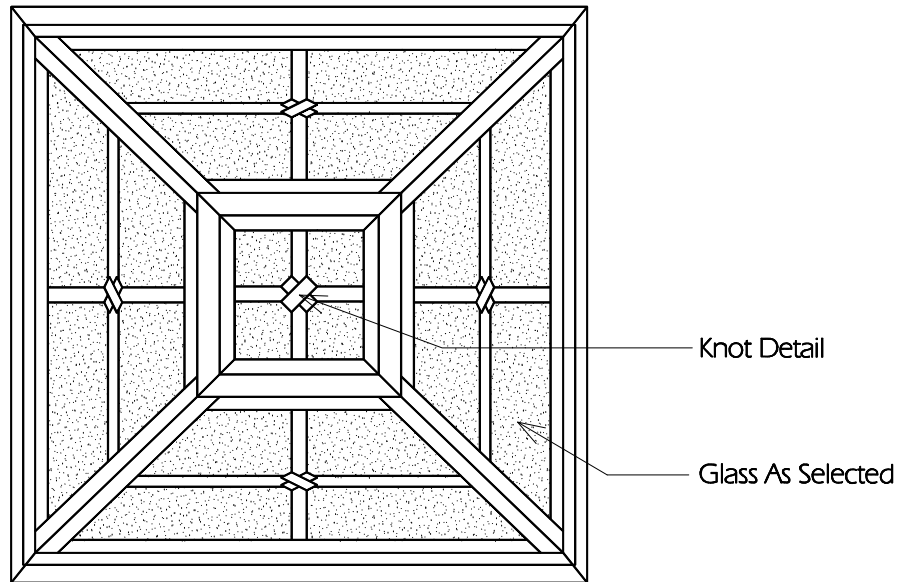

TYPICAL SIDE

BOTTOM

TWO HILLS STUDIO®

Fine Lighting & Decorative Metal Work www.twohillsstudio.com

2706 SOUTH LAMAR BOULEVARD AUSTIN, TEXAS 78704 512-707-7571 FAX 512-707-7524

HANGING LANTERN CHL18

Fixture Is Appropriate For:

- Wet Locations As Shown
- Wet Locations With Glass Or Solid Top Added
- Damp Locations As Shown
- Dry Locations As Shown
- U.L. Approved