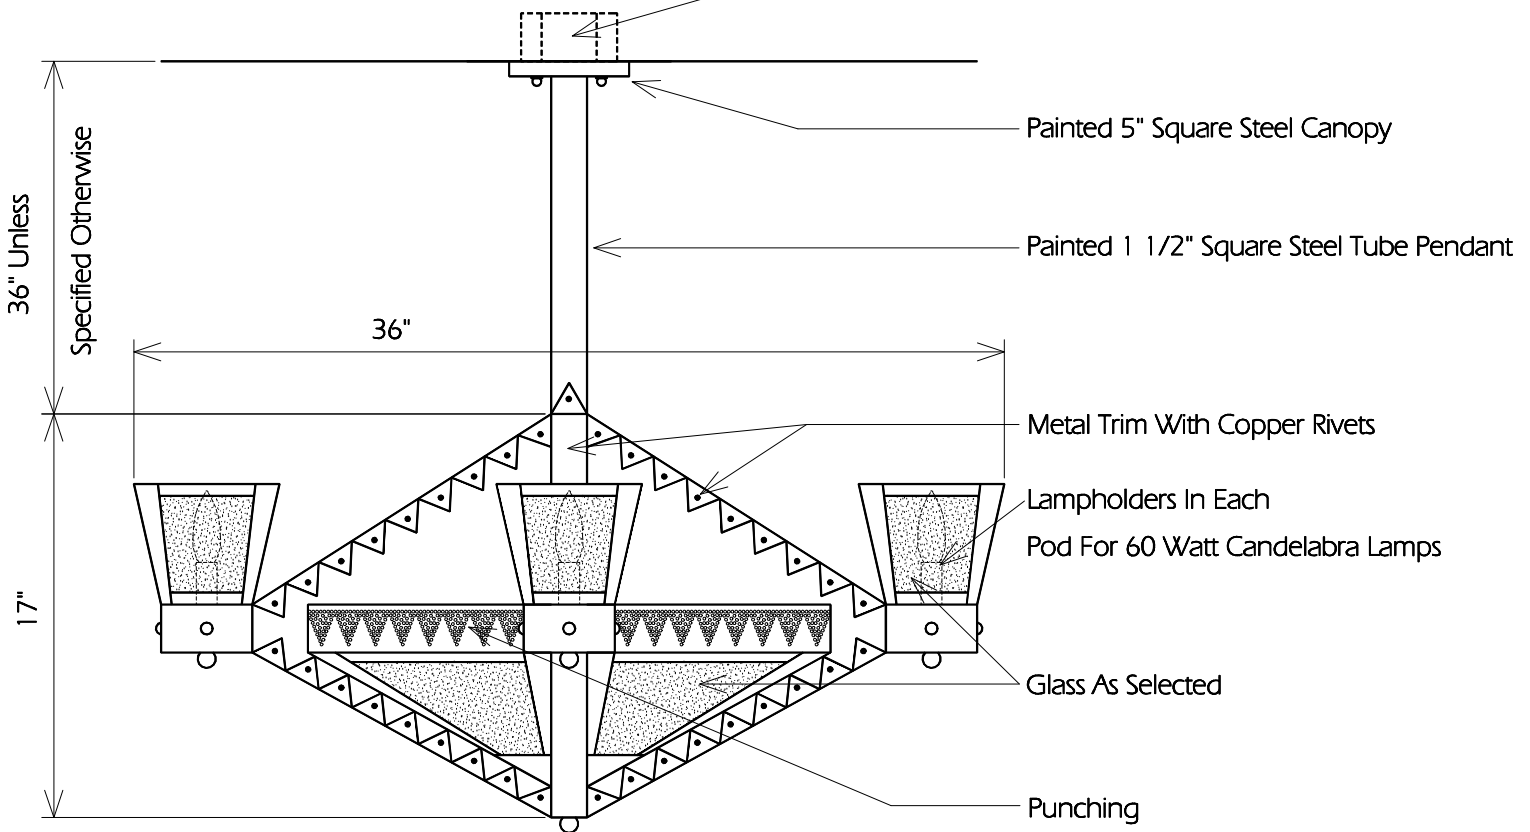

BOTTOM  
(Shown At Half Size)

TYPICAL SIDE

**TWO HILLS STUDIO®**

Fine Lighting & Decorative Metal Work [www.twohillsstudio.com](http://www.twohillsstudio.com)

2706 SOUTH LAMAR BOULEVARD AUSTIN, TEXAS 78704 512-707-7571 FAX 512-707-7524

**HANGING LANTERN CHL12**

Fixture Is Appropriate For:

- Wet Locations As Shown
- Wet Locations With Glass Or Solid Top Added
- Damp Locations As Shown
- Dry Locations As Shown
- U.L. Approved