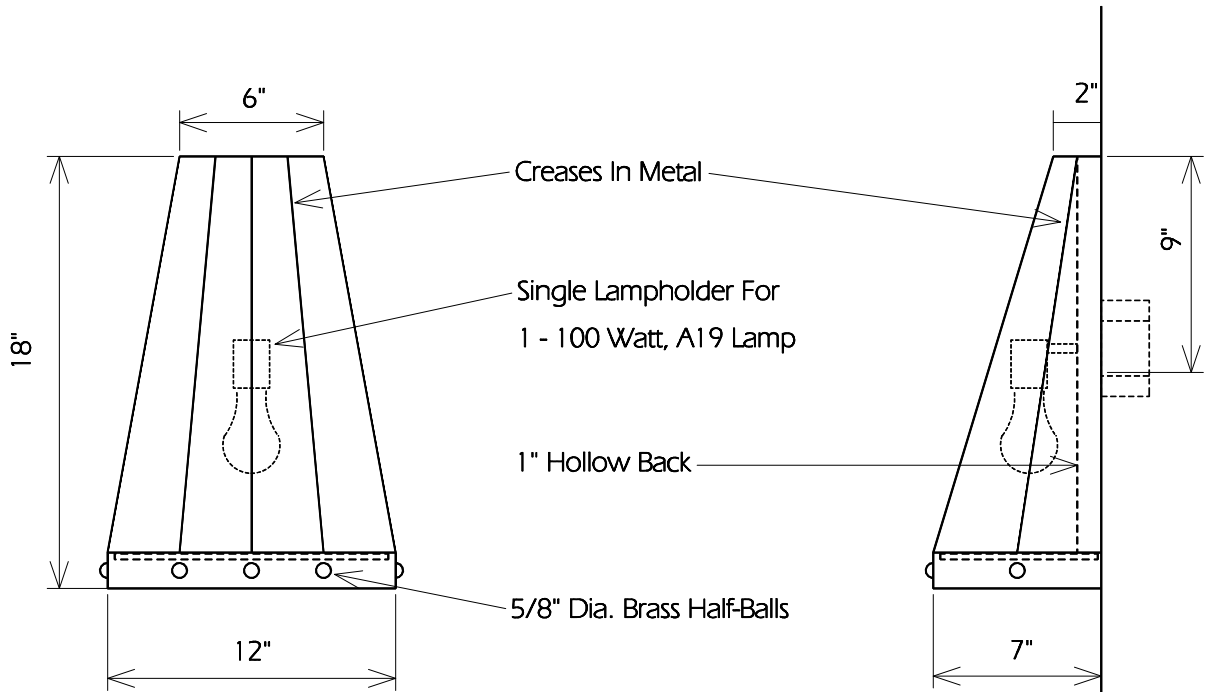

Solid Top (No Uplight)

TOP

FRONT

SIDE

Optional Removable Bottom Of White Opal Glass In Metal Frame

BOTTOM

This Fixture Is Full Cut-Off & Fully Shielded

TWO HILLS STUDIO®

Fine Lighting & Decorative Metal Work www.twohillsstudio.com

2706 SOUTH LAMAR BOULEVARD AUSTIN, TEXAS 78704 512-707-7571 FAX 512-707-7524

WALL SCONCE DL8

Fixture Is Appropriate For:

- Wet Locations As Shown
- Damp Locations As Shown
- Dry Locations As Shown
- U.L. Approved