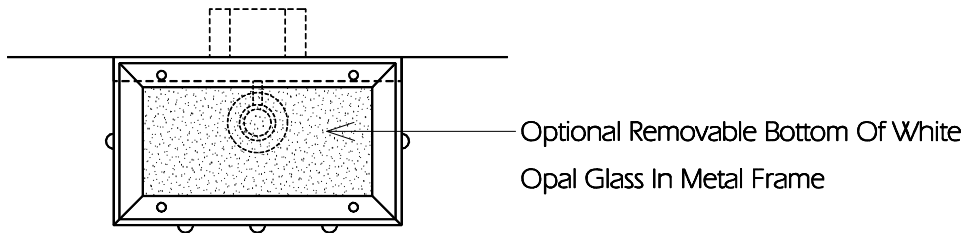

Solid Top (No Uplight)

TOP

FRONT

SIDE

Optional Removable Bottom Of White Opal Glass In Metal Frame

BOTTOM

This Fixture Is Full Cut-Off & Fully Shielded

TWO HILLS STUDIO®