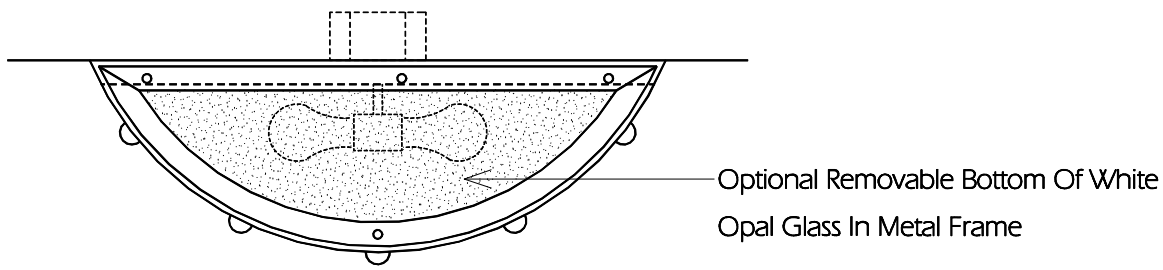

BOTTOM

This Fixture Is Full Cut-Off & Fully Shielded

TWO HILLS STUDIO®

Fine Lighting & Decorative Metal Work www.twohillsstudio.com

2706 SOUTH LAMAR BOULEVARD AUSTIN, TEXAS 78704 512-707-7571 FAX 512-707-7524

WALL SCONCE DL7

Fixture Is Appropriate For:

- ☒ Wet Locations As Shown
- ☒ Damp Locations As Shown
- ☒ Dry Locations As Shown
- ☒ U.L. Approved