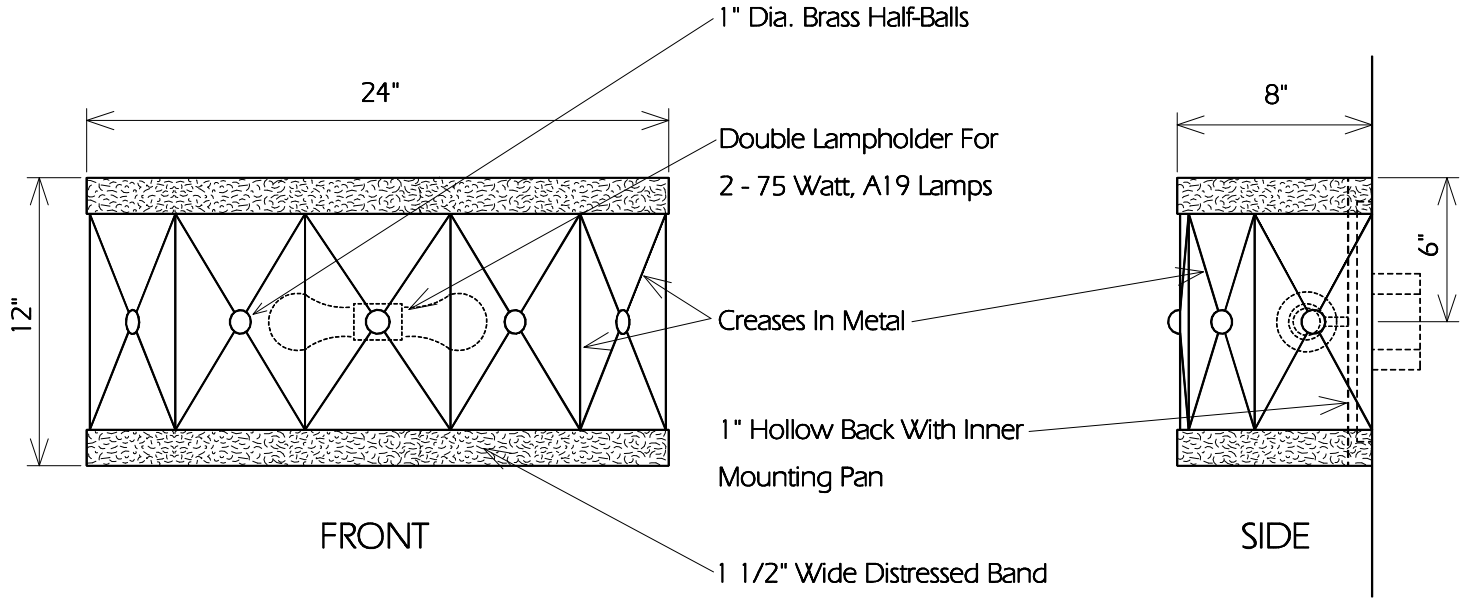

TOP

FRONT

SIDE

BOTTOM

This Fixture Is Full Cut-Off & Fully Shielded

TWO HILLS STUDIO®

Fine Lighting & Decorative Metal Work www.twohillsstudio.com

2706 SOUTH LAMAR BOULEVARD AUSTIN, TEXAS 78704 512-707-7571 FAX 512-707-7524

WALL SCONCE DL7

Fixture Is Appropriate For:

- Wet Locations As Shown
- Damp Locations As Shown
- Dry Locations As Shown
- U.L. Approved