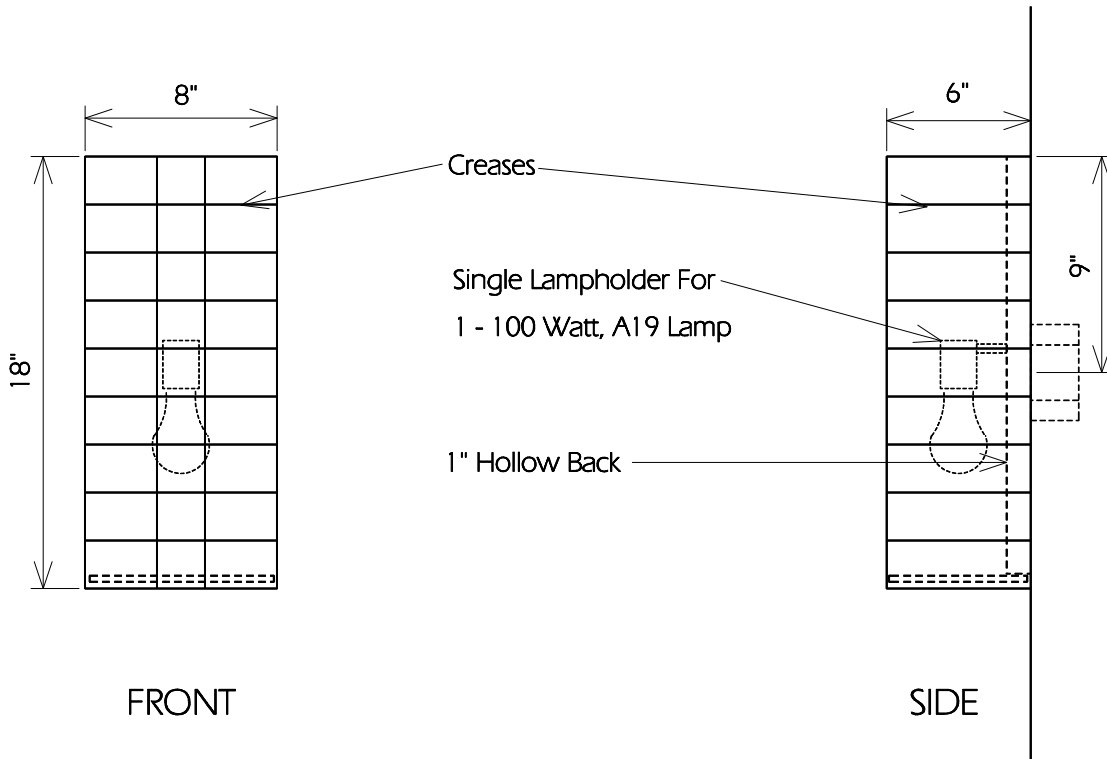

TOP

BOTTOM

This Fixture Is Full Cut-Off & Fully Shielded

**TWO HILLS STUDIO®**

Fine Lighting & Decorative Metal Work [www.twohillsstudio.com](http://www.twohillsstudio.com)

2706 SOUTH LAMAR BOULEVARD AUSTIN, TEXAS 78704 512-707-7571 FAX 512-707-7524

**WALL SCONCE DL15**

Fixture Is Appropriate For:

- Wet Locations As Shown
- Damp Locations As Shown
- Dry Locations As Shown
- U.L. Approved