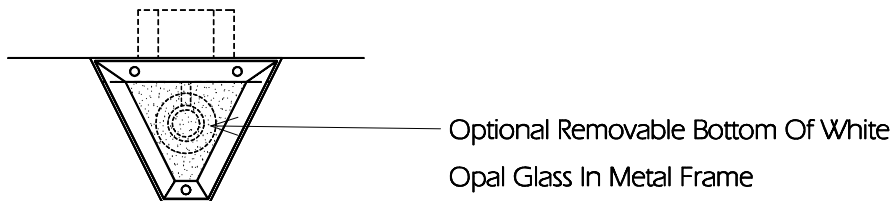

TOP

BOTTOM

This Fixture Is Full Cut-Off & Fully Shielded

TWO HILLS STUDIO®

Fine Lighting & Decorative Metal Work www.twohillsstudio.com

2706 SOUTH LAMAR BOULEVARD AUSTIN, TEXAS 78704 512-707-7571 FAX 512-707-7524

WALL SCONCE DL15

Fixture Is Appropriate For:

- ☐ Wet Locations As Shown
- ☐ Damp Locations As Shown
- ☐ Dry Locations As Shown
- ☐ U.L. Approved