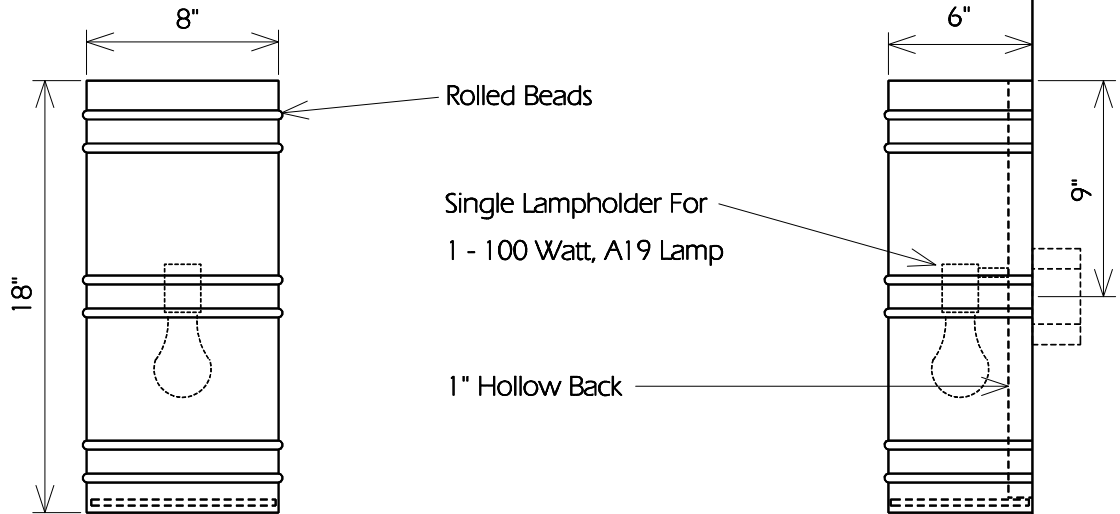

TOP

FRONT

SIDE

BOTTOM

This Fixture Is Full Cut-Off & Fully Shielded

**TWO HILLS STUDIO®**

Fine Lighting & Decorative Metal Work [www.twohillsstudio.com](http://www.twohillsstudio.com)

2706 SOUTH LAMAR BOULEVARD AUSTIN, TEXAS 78704 512-707-7571 FAX 512-707-7524

**WALL SCONCE DL14**

Fixture Is Appropriate For:

- Wet Locations As Shown
- Damp Locations As Shown
- Dry Locations As Shown
- U.L. Approved