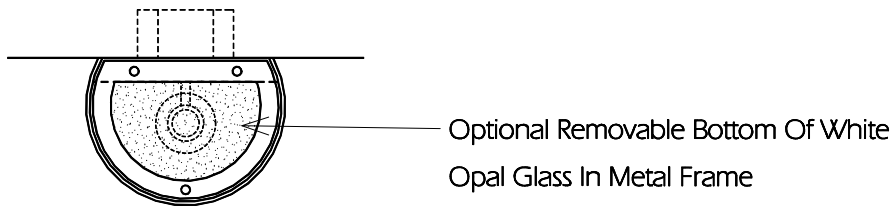

BOTTOM

This Fixture Is Full Cut-Off & Fully Shielded

TWO HILLS STUDIO®

Fine Lighting & Decorative Metal Work www.twohillsstudio.com

2706 SOUTH LAMAR BOULEVARD AUSTIN, TEXAS 78704 512-707-7571 FAX 512-707-7524

WALL SCONCE DL14

Fixture Is Appropriate For:

- ☐ Wet Locations As Shown
- ☐ Damp Locations As Shown
- ☐ Dry Locations As Shown
- ☐ U.L. Approved