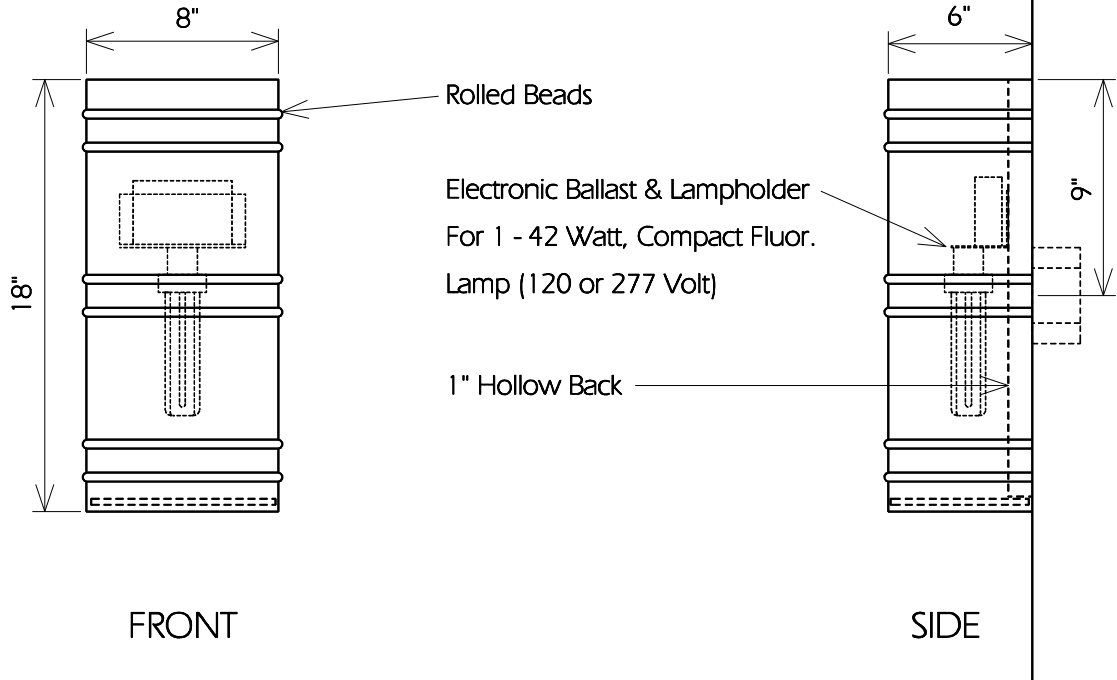

TOP

FRONT

SIDE

BOTTOM

This Fixture Is Full Cut-Off & Fully Shielded

**TWO HILLS STUDIO®**

Fine Lighting & Decorative Metal Work [www.twohillsstudio.com](http://www.twohillsstudio.com)

2706 SOUTH LAMAR BOULEVARD AUSTIN, TEXAS 78704 512-707-7571 FAX 512-707-7524

**WALL SCONCE DL14**

Fixture Is Appropriate For:

- Wet Locations As Shown
- Damp Locations As Shown
- Dry Locations As Shown
- U.L. Approved