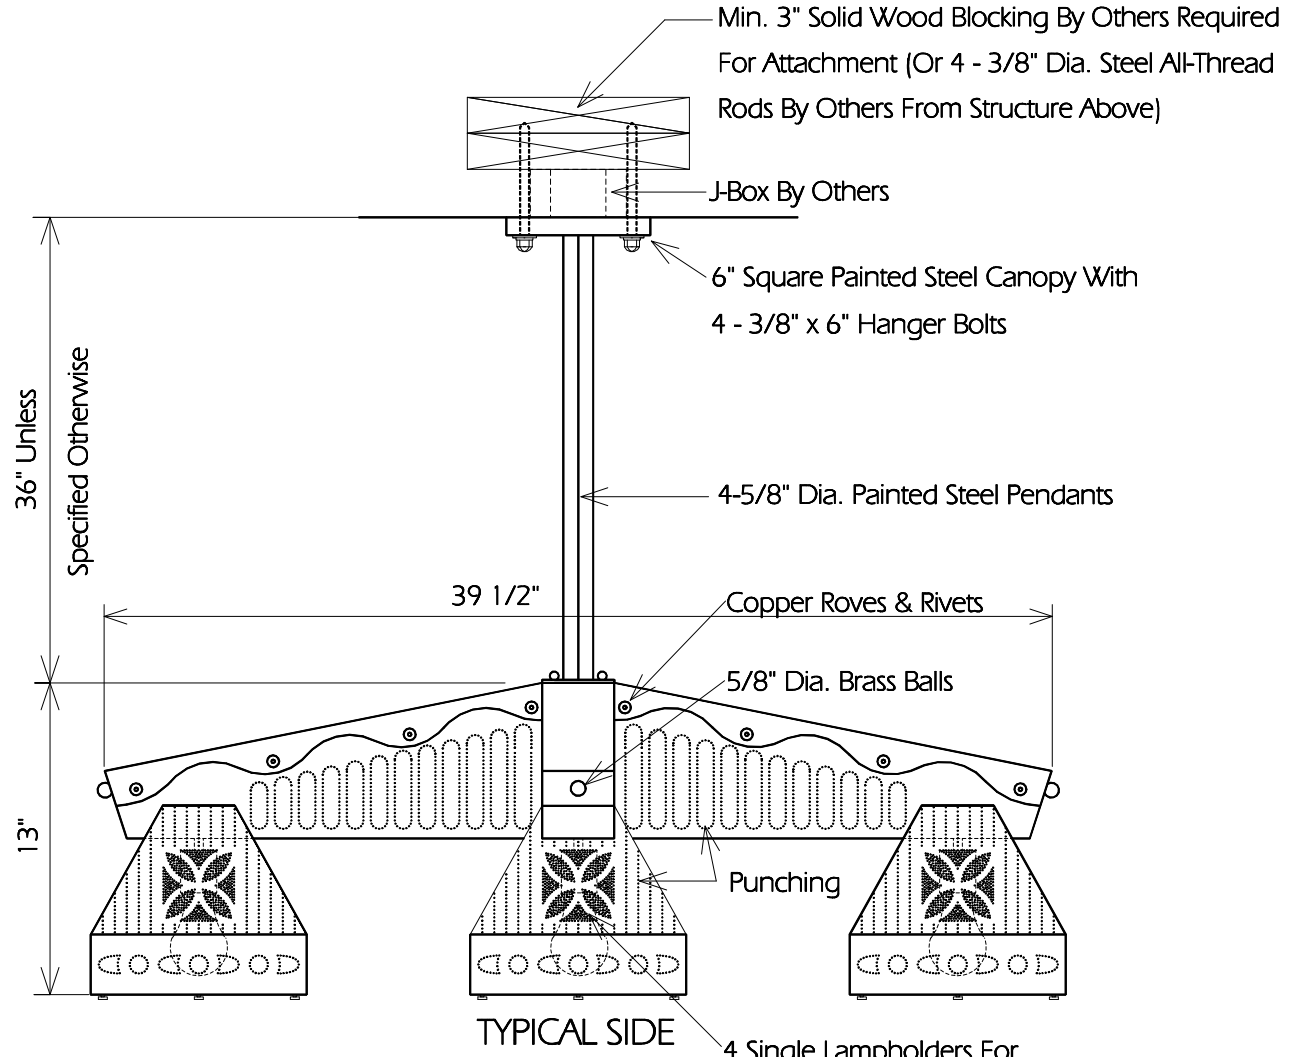

BOTTOM (Shown At Half Size)

TWO HILLS STUDIO®

Fine Lighting & Decorative Metal Work www.twohillsstudio.com

2706 SOUTH LAMAR BOULEVARD AUSTIN, TEXAS 78704 512-707-7571 FAX 512-707-7524

CHANDELIER CH1C

- Fixture Is Appropriate For:
- _____ Wet Locations As Shown
 - _____ Wet Locations With Glass Or Solid Top Added
 - _____ Damp Locations As Shown
 - Dry Locations As Shown
 - U.L. Approved