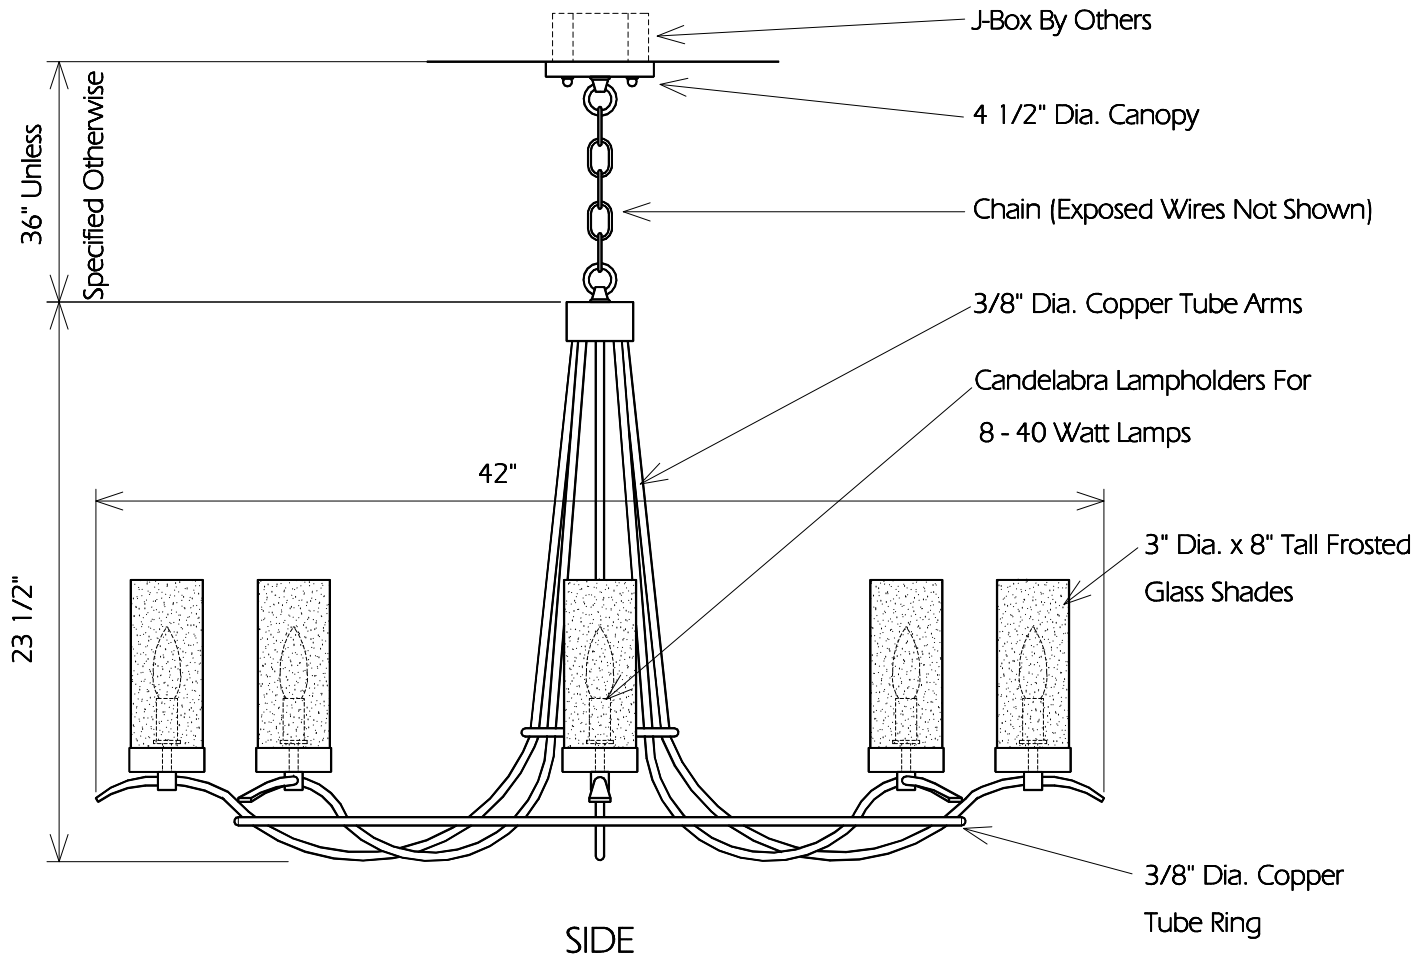

TOP
(Shown Half Size)

SIDE

TWO HILLS STUDIO®

Fine Lighting & Decorative Metal Work www.twohillsstudio.com

2706 SOUTH LAMAR BOULEVARD AUSTIN, TEXAS 78704 512-707-7571 FAX 512-707-7524

CHANDELIER CCH26

Fixture Is Appropriate For:

- Wet Locations As Shown
- Wet Locations With Glass Or Solid Top Added
- Damp Locations As Shown
- Dry Locations As Shown
- U.L. Approved