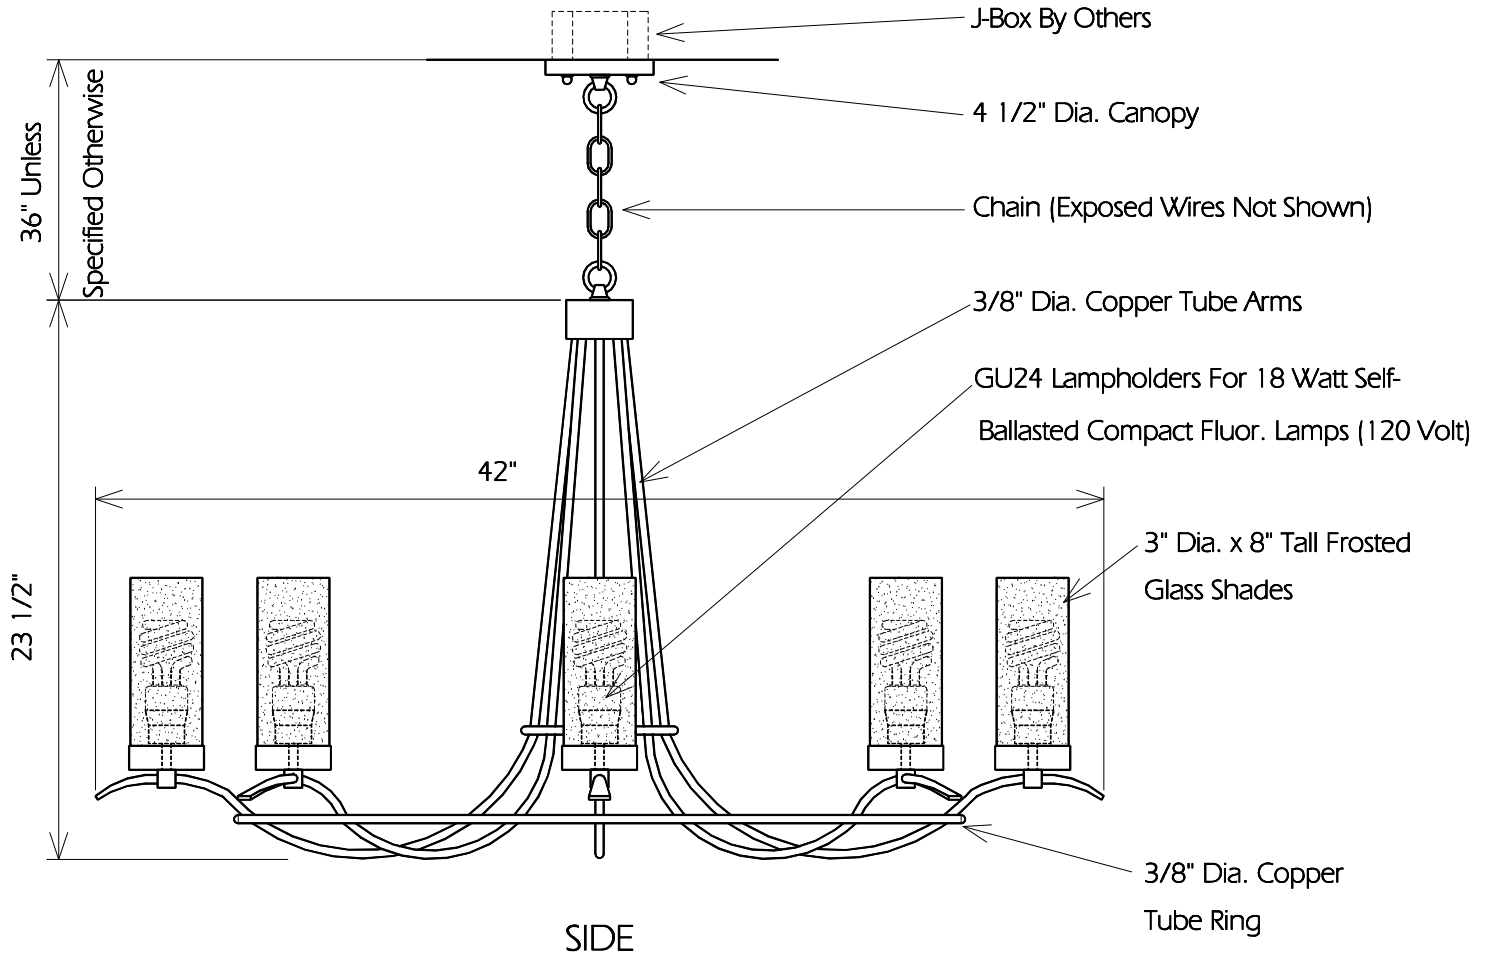

TOP
(Shown Half Size)

TWO HILLS STUDIO®
Fine Lighting & Decorative Metal Work www.twohillsstudio.com
2706 SOUTH LAMAR BOULEVARD AUSTIN, TEXAS 78704 512-707-7571 FAX 512-707-7524

CHANDELIER CCH26

Fixture Is Appropriate For:

- ☐ Wet Locations As Shown
- ☐ Wet Locations With Glass Or Solid Top Added
- ☐ Damp Locations As Shown
- ☐ Dry Locations As Shown
- ☐ U.L. Approved