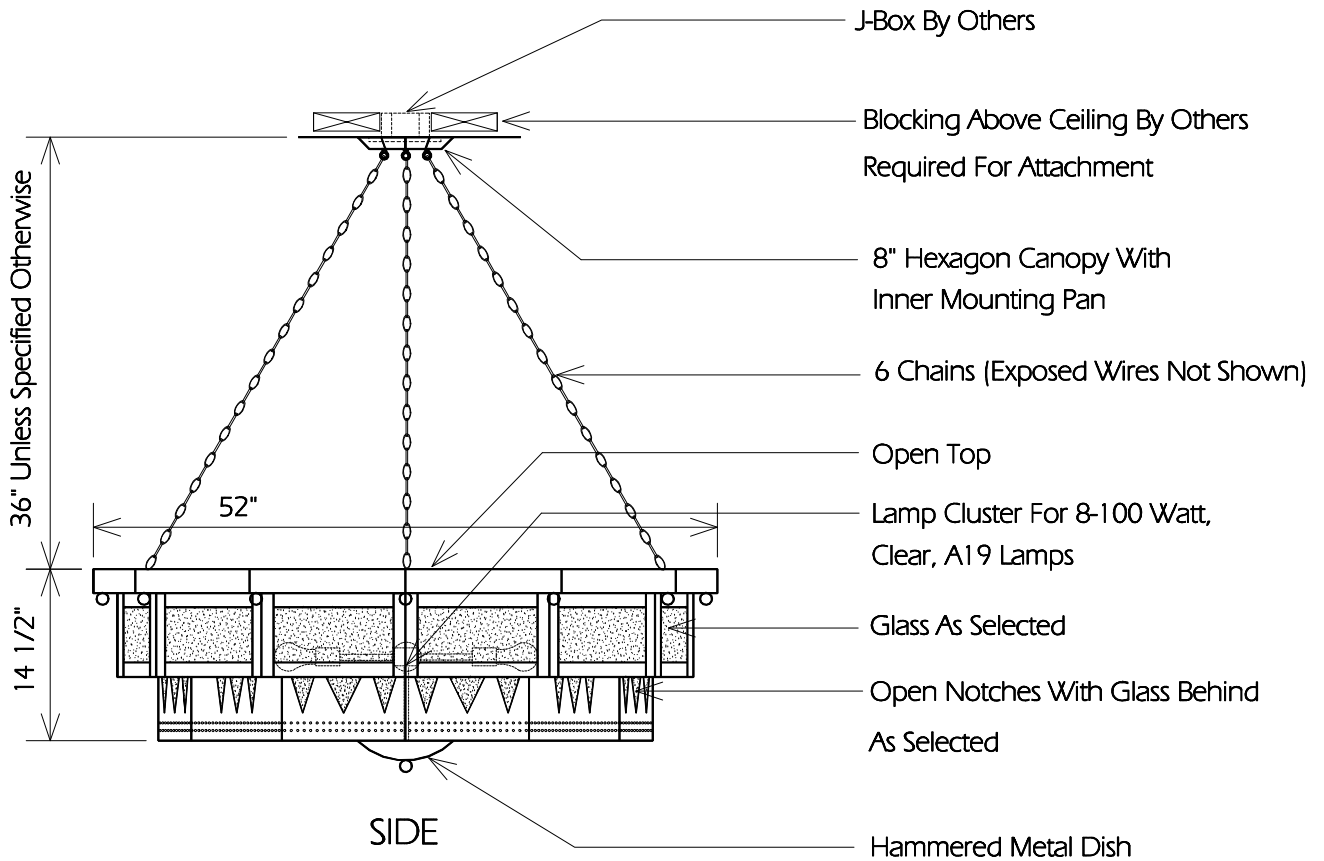

BOTTOM

TWO HILLS STUDIO®

Fine Lighting & Decorative Metal Work www.twohillsstudio.com

2706 SOUTH LAMAR BOULEVARD AUSTIN, TEXAS 78704 512-707-7571 FAX 512-707-7524

CHANDELIER CCH1

Fixture Is Appropriate For:

- Wet Locations As Shown
- Wet Locations With Glass Or Solid Top Added
- Damp Locations As Shown
- Dry Locations As Shown
- U.L. Approved