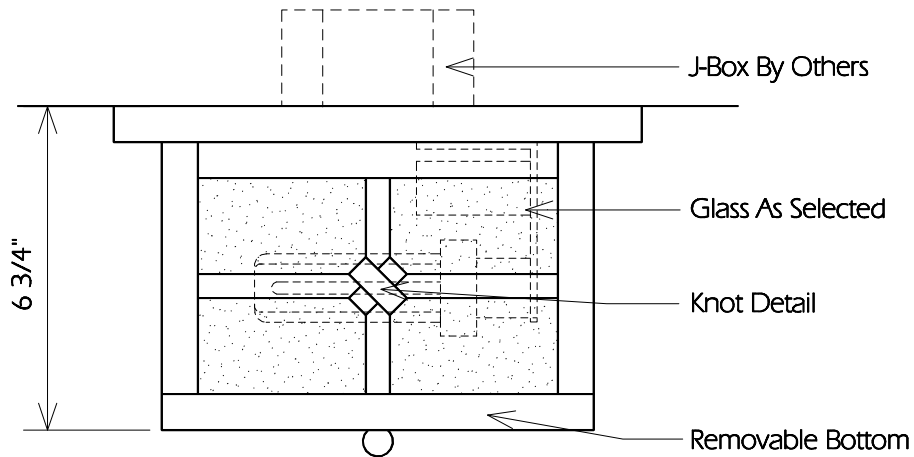

BOTTOM

TYPICAL SIDE

TWO HILLS STUDIO®

Fine Lighting & Decorative Metal Work www.twohillsstudio.com

2706 SOUTH LAMAR BOULEVARD AUSTIN, TEXAS 78704 512-707-7571 FAX 512-707-7524

CEILING FIXTURE CF5

Fixture Is Appropriate For:

- Wet Locations As Shown
- Wet Locations With Glass Or Solid Top Added
- Damp Locations As Shown
- Dry Locations As Shown
- U.L. Approved