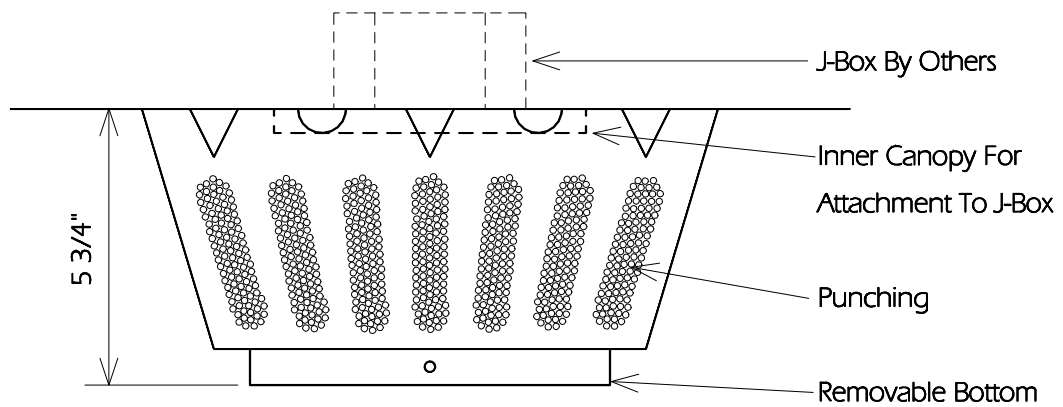

BOTTOM

TYPICAL SIDE

TWO HILLS STUDIO®

Fine Lighting & Decorative Metal Work www.twohillsstudio.com

2706 SOUTH LAMAR BOULEVARD AUSTIN, TEXAS 78704 512-707-7571 FAX 512-707-7524

CEILING FIXTURE CF4

Fixture Is Appropriate For:

- Wet Locations As Shown
- Wet Locations With Glass Or Solid Top Added
- Damp Locations As Shown
- Dry Locations As Shown
- U.L. Approved