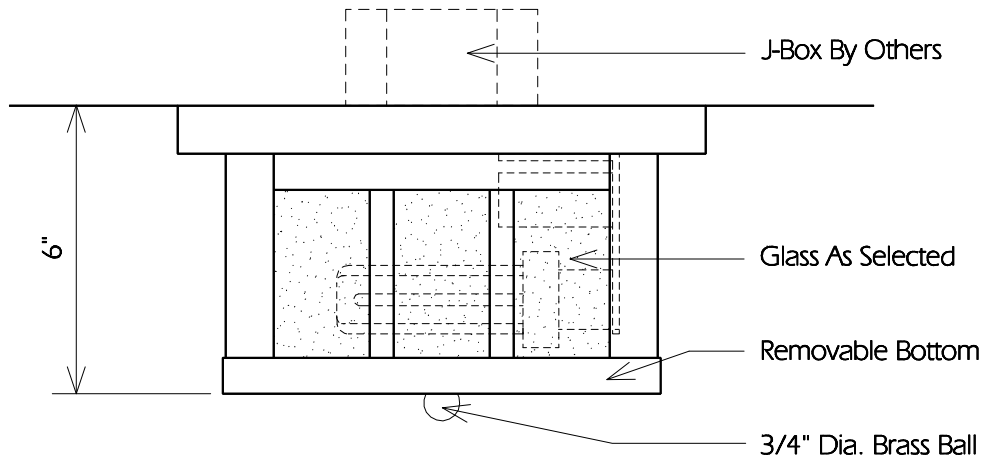

TYPICAL SIDE

TWO HILLS STUDIO®

Fine Lighting & Decorative Metal Work www.twohillsstudio.com

2706 SOUTH LAMAR BOULEVARD AUSTIN, TEXAS 78704 512-707-7571 FAX 512-707-7524

CEILING FIXTURE CF3

Fixture Is Appropriate For:

- ☐ Wet Locations As Shown
- ☐ Wet Locations With Glass Or Solid Top Added
- ☒ Damp Locations As Shown
- ☒ Dry Locations As Shown
- ☒ U.L. Approved