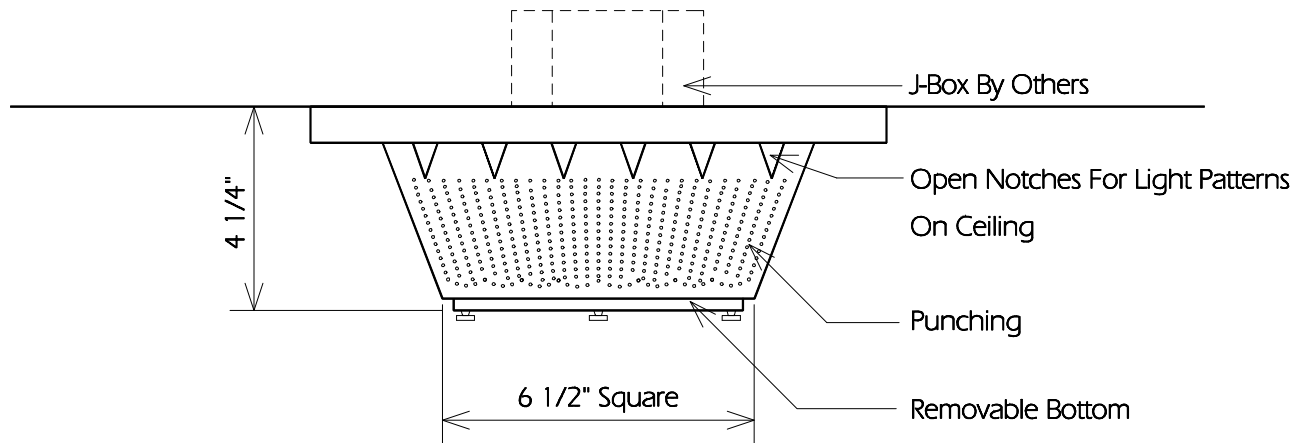

BOTTOM

TYPICAL SIDE

TWO HILLS STUDIO®

Fine Lighting & Decorative Metal Work www.twohillsstudio.com

2706 SOUTH LAMAR BOULEVARD AUSTIN, TEXAS 78704 512-707-7571 FAX 512-707-7524

CEILING FIXTURE CF2

Fixture Is Appropriate For:

- Wet Locations As Shown
- Wet Locations With Glass Or Solid Top Added
- Damp Locations As Shown
- Dry Locations As Shown
- U.L. Approved