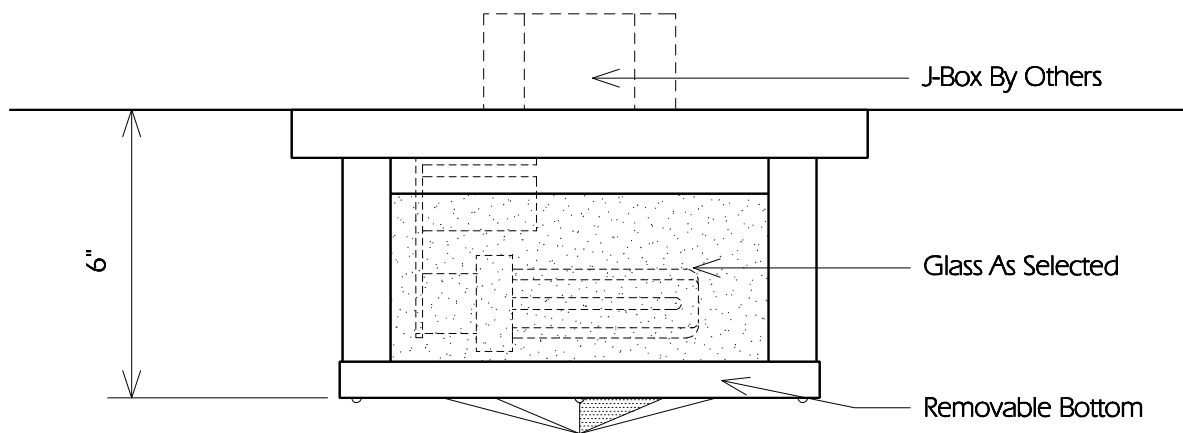

6" Dia. 3D Star

Punching With White Acrylic Behind

Electronic Ballast & Lampholder For 1 - 32 Watt, Compact Fluor. Lamp (120 or 277 Volt)

BOTTOM

J-Box By Others

6"

Glass As Selected

Removable Bottom

TYPICAL SIDE

TWO HILLS STUDIO®

Fine Lighting & Decorative Metal Work www.twohillsstudio.com

2706 SOUTH LAMAR BOULEVARD AUSTIN, TEXAS 78704 512-707-7571 FAX 512-707-7524

CEILING FIXTURE CF1

Fixture Is Appropriate For:

- Wet Locations As Shown
- Wet Locations With Glass Or Solid Top Added
- Damp Locations As Shown
- Dry Locations As Shown
- U.L. Approved