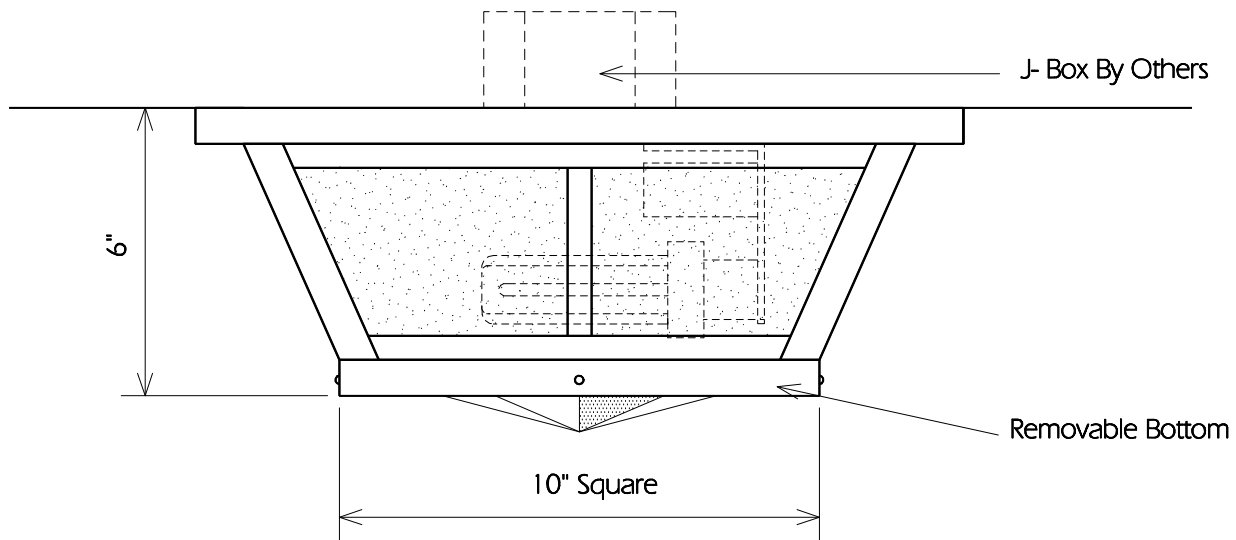

BOTTOM

TYPICAL SIDE

TWO HILLS STUDIO®

Fine Lighting & Decorative Metal Work www.twohillsstudio.com

2706 SOUTH LAMAR BOULEVARD AUSTIN, TEXAS 78704 512-707-7571 FAX 512-707-7524

CEILING FIXTURE CF13

Fixture Is Appropriate For:

- Wet Locations As Shown
- Wet Locations With Glass Or Solid Top Added
- Damp Locations As Shown
- Dry Locations As Shown
- U.L. Approved